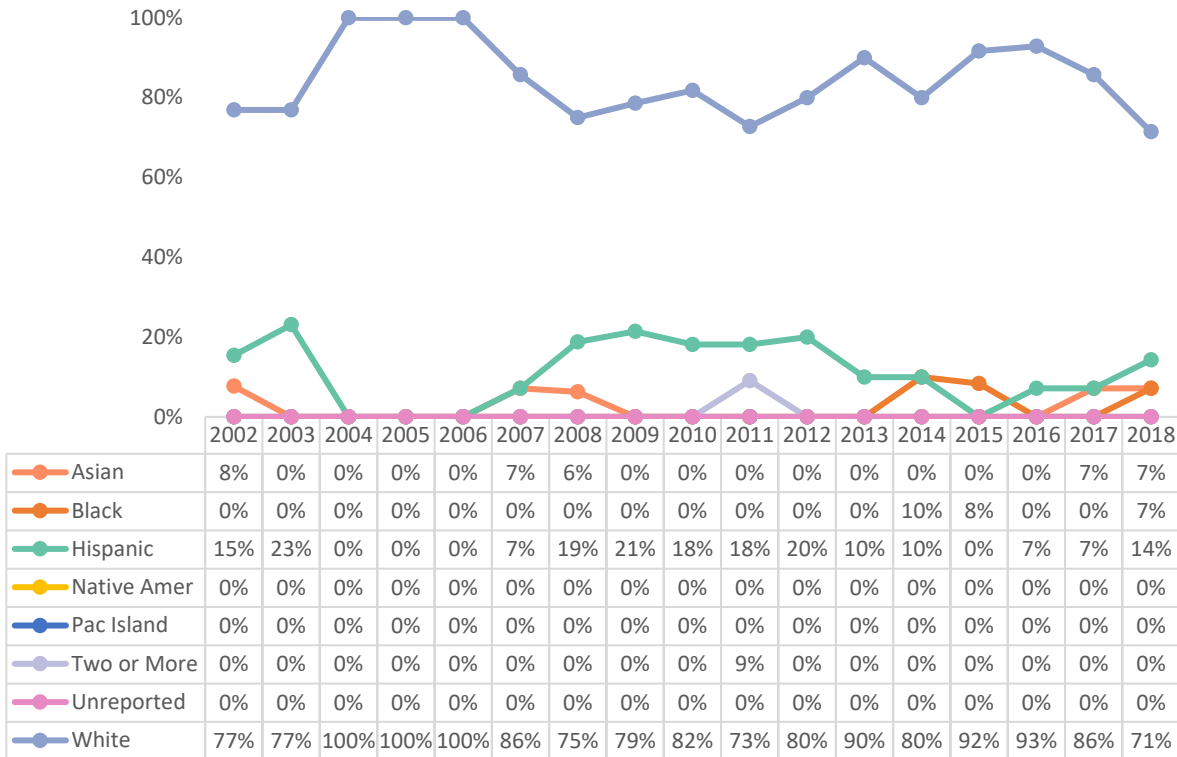

Full-Time Non-Instructional Faculty- Ethnicity

Full-Time Non-Instructional Faculty- Gender

Full-Time Non-Instructional Faculty- Average Age

Part-Time Non-Instructional Faculty Demographics

Part-Time Non-Instructional Faculty- Ethnicity

Administrators- Ethnicity

Administrators- Gender

Administrators- Average Age