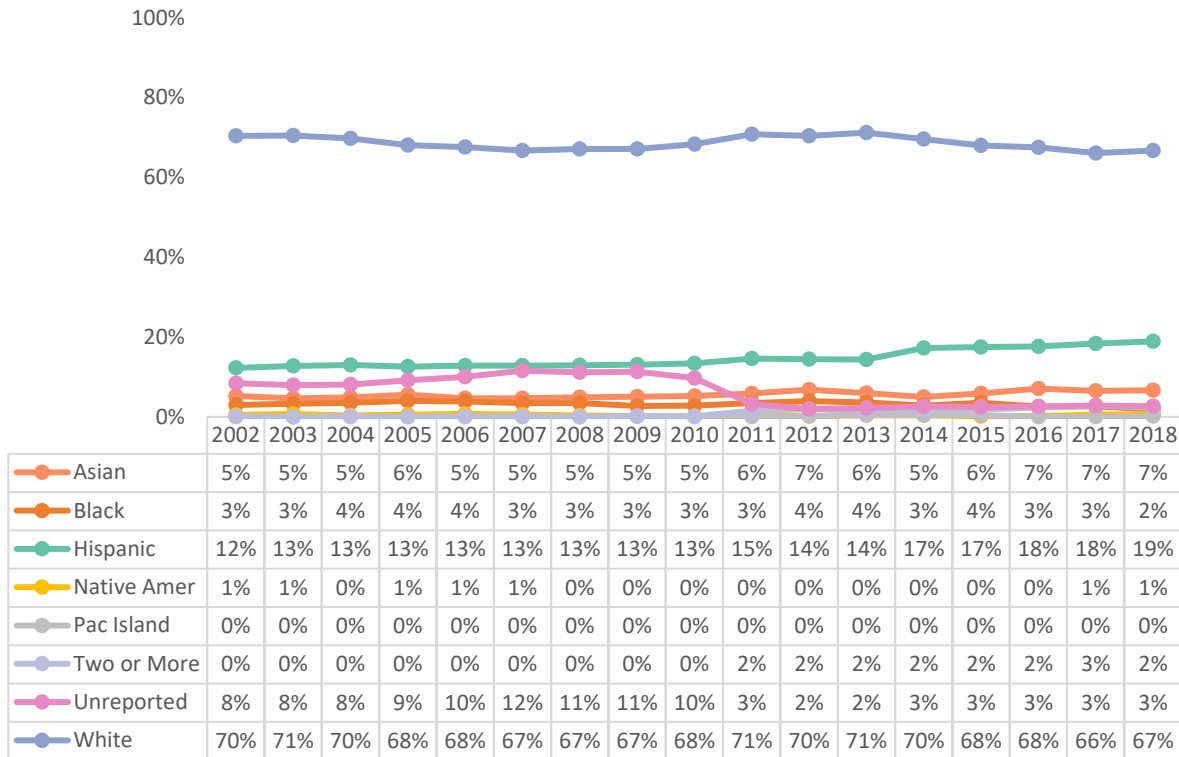

VC Student and Employee Demographics

At the request of President Hoffmans, IE compiled demographic data for VC students and employees between 2001 and 2018. Employee data was obtained from the CCCC Datamart, and represents a snapshot taken on September 30 of each year. This data excludes provisional employees, employees on leave/sabbatical, and any employee with an assignment that began after September 30.

VC Student Demographics

Students - Ethnicity

Students - Gender

Students - Average Age

VC Employee Demographics

All Employees- Ethnicity

All Employees- Gender

All Employees- Average Age

Faculty Demographics

Faculty- Ethnicity

Faculty - Gender

Faculty- Average Age

Full-Time Instructional Faculty Demographics

Full-Time Instructional Faculty- Ethnicity

Full-Time Instructional Faculty- Gender

Full-Time Instructional Faculty- Average Age