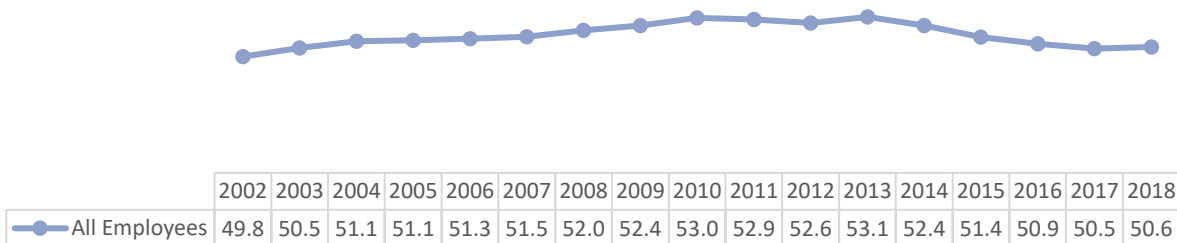

VC Student and Employee Demographics

At the request of President Hoffmans, IE compiled demographic data for VC students and employees between 2001 and 2018. Employee data was obtained from the CCCC Datamart, and represents a snapshot taken on September 30 of each year. This data excludes provisional employees, employees on leave/sabbatical, and any employee with an assignment that began after September 30.

VC Student Demographics

Students - Ethnicity

Students - Gender

Students - Average Age

VC Employee Demographics

All Employees- Ethnicity

All Employees- Gender

All Employees- Average Age

Faculty Demographics

Faculty- Ethnicity

Faculty - Gender

Faculty- Average Age

Full-Time Instructional Faculty Demographics

Full-Time Instructional Faculty- Ethnicity

Full-Time Instructional Faculty- Gender

Full-Time Instructional Faculty- Average Age