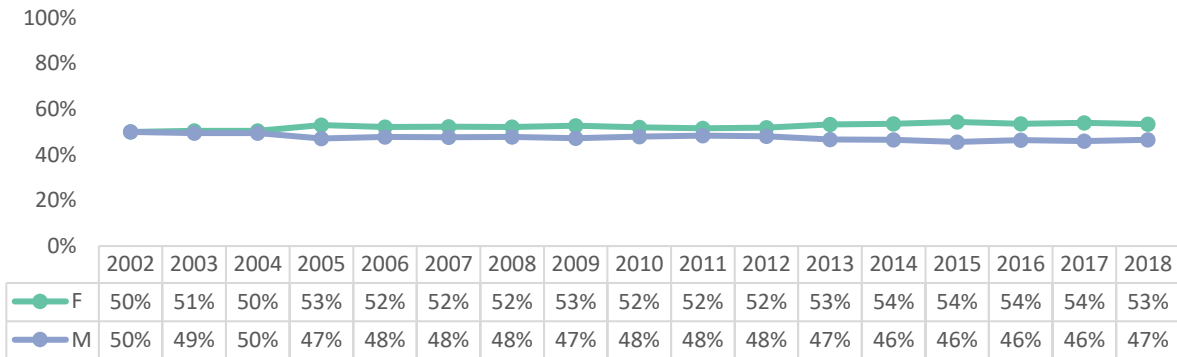

VC Student and Employee Demographics

At the request of President Hoffmans, IE compiled demographic data for VC students and employees between 2001 and 2018. Employee data was obtained from the CCCC Datamart, and represents a snapshot taken on September 30 of each year. This data excludes provisional employees, employees on leave/sabbatical, and any employee with an assignment that began after September 30.

VC Student Demographics

Students - Ethnicity

Students - Gender

Students - Average Age

VC Employee Demographics

All Employees- Ethnicity

All Employees- Gender

All Employees- Average Age

Faculty Demographics

Faculty- Ethnicity

Faculty - Gender

Faculty- Average Age

Full-Time Instructional Faculty Demographics

Full-Time Instructional Faculty- Ethnicity

Full-Time Instructional Faculty- Gender

Full-Time Instructional Faculty- Average Age