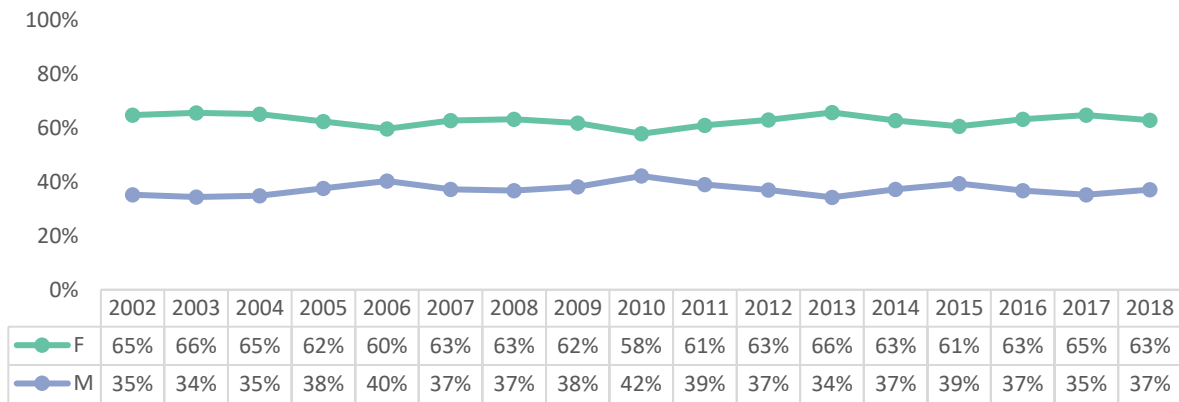

Full-Time Non-Instructional Faculty- Ethnicity

Full-Time Non-Instructional Faculty- Gender

Full-Time Non-Instructional Faculty- Average Age

Part-Time Non-Instructional Faculty Demographics

Part-Time Non-Instructional Faculty- Ethnicity

Part-Time Non-Instructional Faculty- Gender

Part-Time Non-Instructional Faculty- Average Age

Classified Staff

Classified Staff- Ethnicity

Classified Staff- Gender

Classified Staff- Average Age

Administrators

Administrators- Ethnicity

Administrators- Gender

Administrators- Average Age