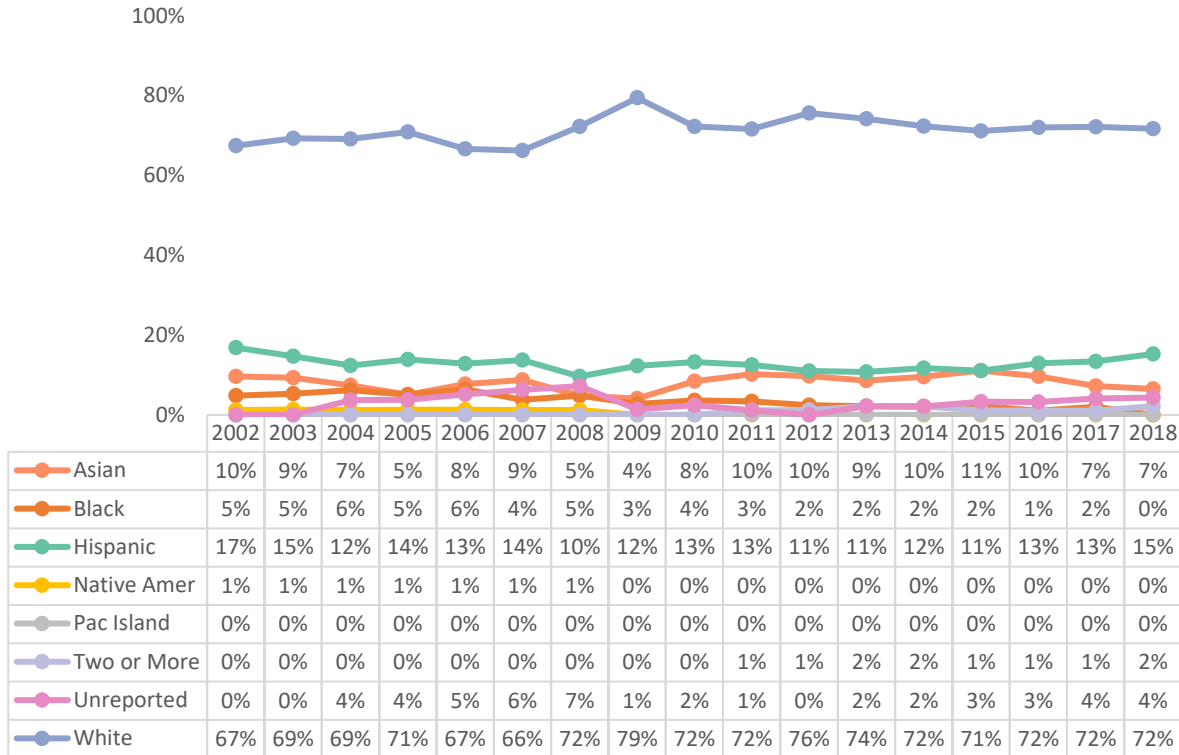

VC Student Demographics

Students - Ethnicity

Students - Gender

Students - Average Age

VC Employee Demographics

All Employees- Ethnicity

All Employees- Gender

All Employees- Average Age

Faculty Demographics

Faculty- Ethnicity

Faculty - Gender

Faculty- Average Age

Full-Time Instructional Faculty Demographics

Full-Time Instructional Faculty- Ethnicity

Full-Time Instructional Faculty- Gender

Full-Time Instructional Faculty- Average Age