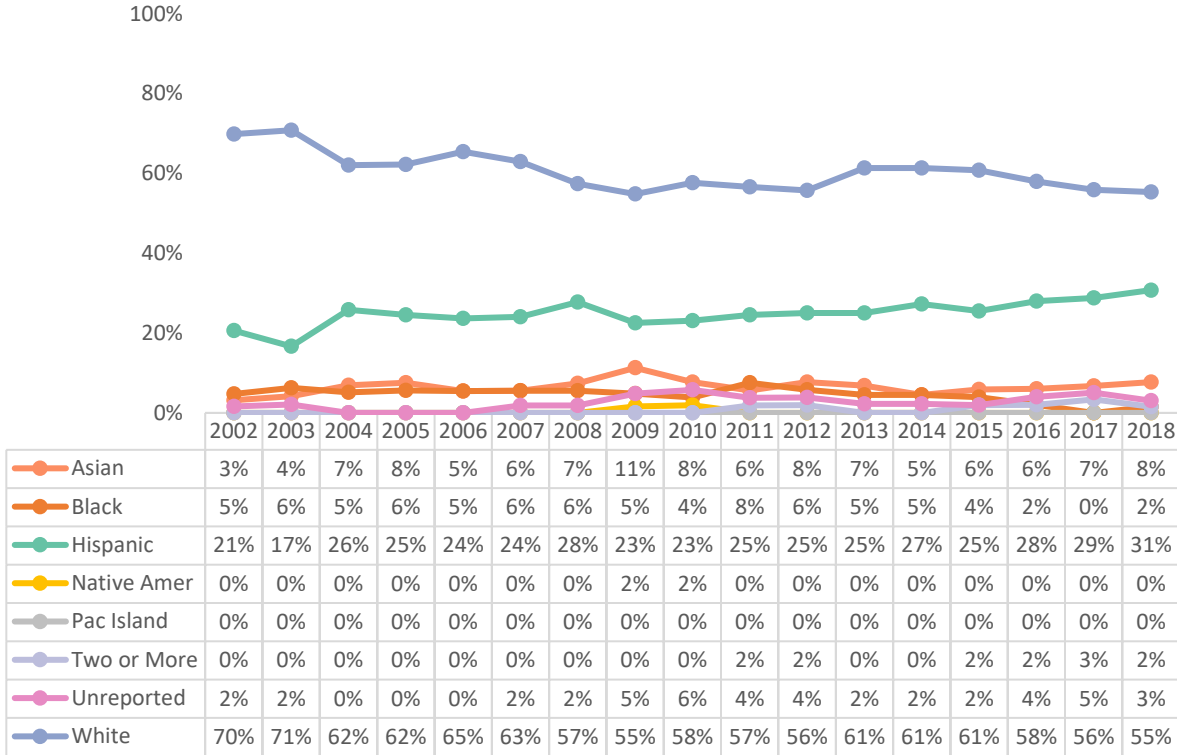

Full-Time Non-Instructional Faculty Demographics

Full-Time Non-Instructional Faculty- Ethnicity