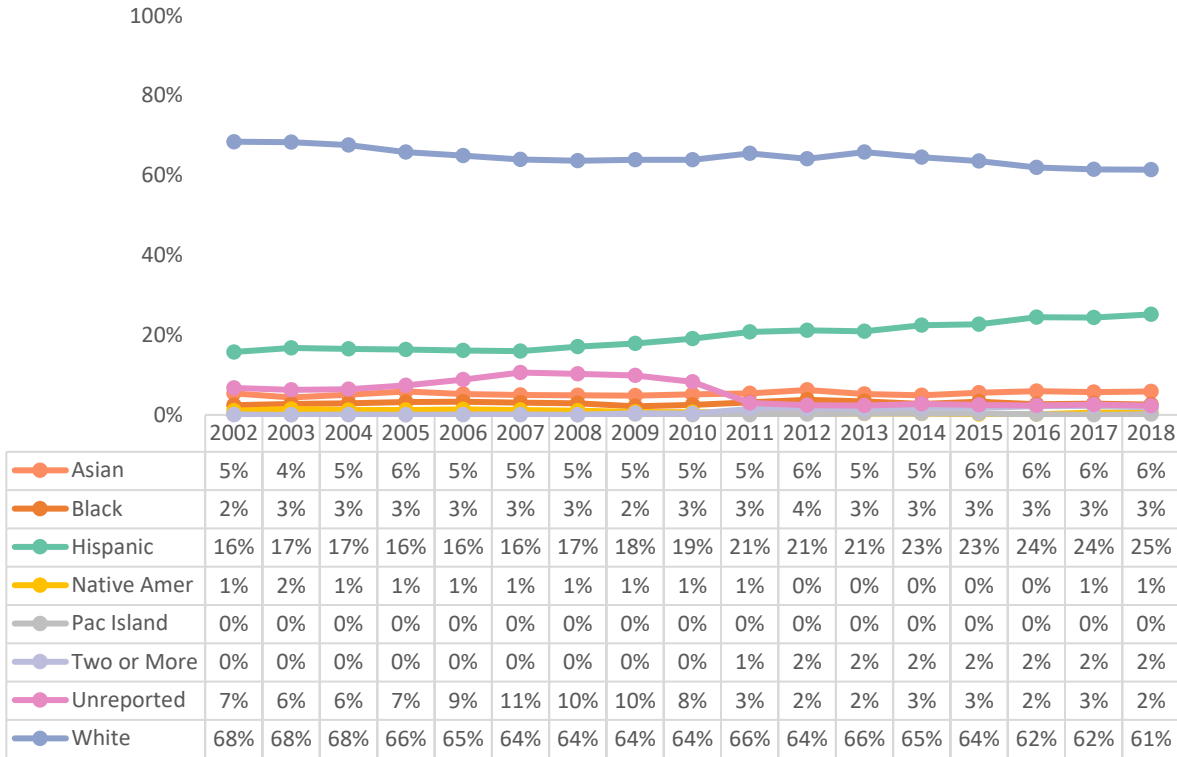

VC Student and Employee Demographics

At the request of President Hoffmans, IE compiled demographic data for VC students and employees between 2001 and 2018. Employee data was obtained from the CCCC Datamart, and represents a snapshot taken on September 30 of each year. This data excludes provisional employees, employees on leave/sabbatical, and any employee with an assignment that began after September 30.

VC Student Demographics

Students - Ethnicity

Students - Gender

Students - Average Age

VC Employee Demographics

All Employees- Ethnicity

All Employees- Gender

All Employees- Average Age

Faculty Demographics

Faculty- Ethnicity

Faculty - Gender

Faculty- Average Age

Full-Time Instructional Faculty Demographics

Full-Time Instructional Faculty- Ethnicity

Full-Time Instructional Faculty- Gender

Full-Time Instructional Faculty- Average Age