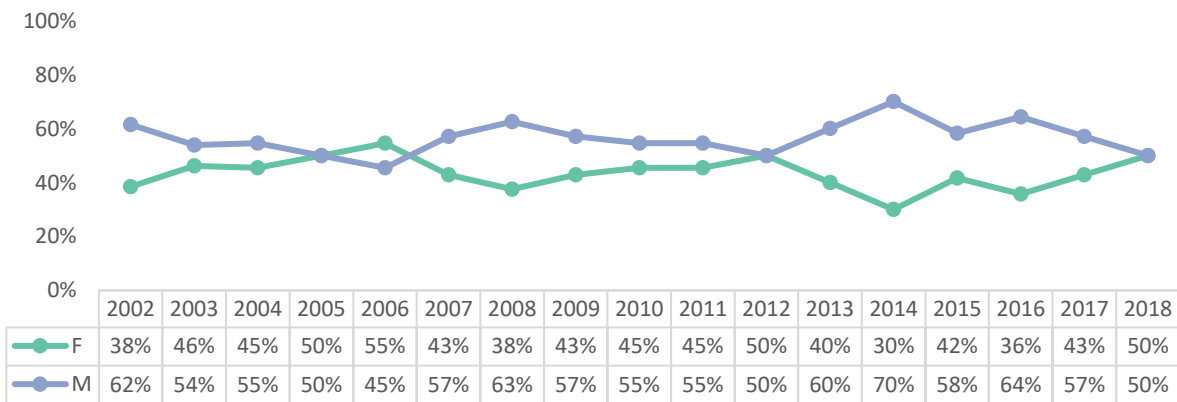

Full-Time Non-Instructional Faculty- Ethnicity

Full-Time Non-Instructional Faculty- Gender

Full-Time Non-Instructional Faculty- Average Age

Part-Time Non-Instructional Faculty Demographics

Part-Time Non-Instructional Faculty- Ethnicity

Part-Time Non-Instructional Faculty- Gender

Part-Time Non-Instructional Faculty- Average Age

Classified Staff

Classified Staff- Ethnicity

Classified Staff- Gender

Classified Staff- Average Age

Administrators

Administrators- Ethnicity

Administrators- Gender

Administrators- Average Age