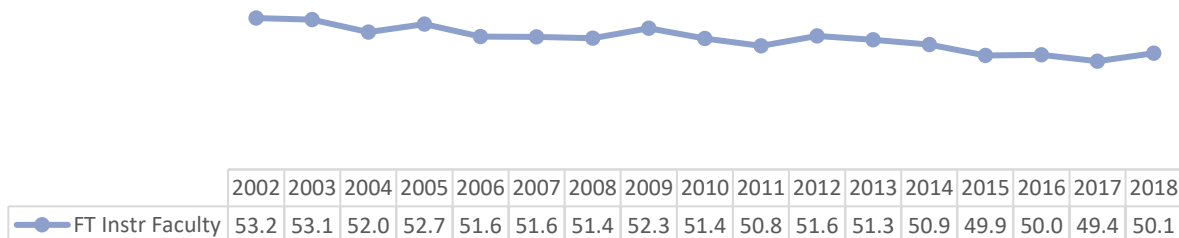

VC Student Demographics

Students - Ethnicity

Students - Gender

Students - Average Age

VC Employee Demographics

All Employees- Ethnicity

All Employees- Gender

All Employees- Average Age

Faculty Demographics

Faculty- Ethnicity

Faculty - Gender

Faculty- Average Age

Full-Time Instructional Faculty Demographics

Full-Time Instructional Faculty- Ethnicity

Full-Time Instructional Faculty- Gender

Full-Time Instructional Faculty- Average Age

Part-Time Instructional Faculty Demographics

Part-Time Instructional Faculty- Ethnicity

Part-Time Instructional Faculty- Gender

Part-Time Instructional Faculty- Average Age

Full-Time Non-Instructional Faculty Demographics