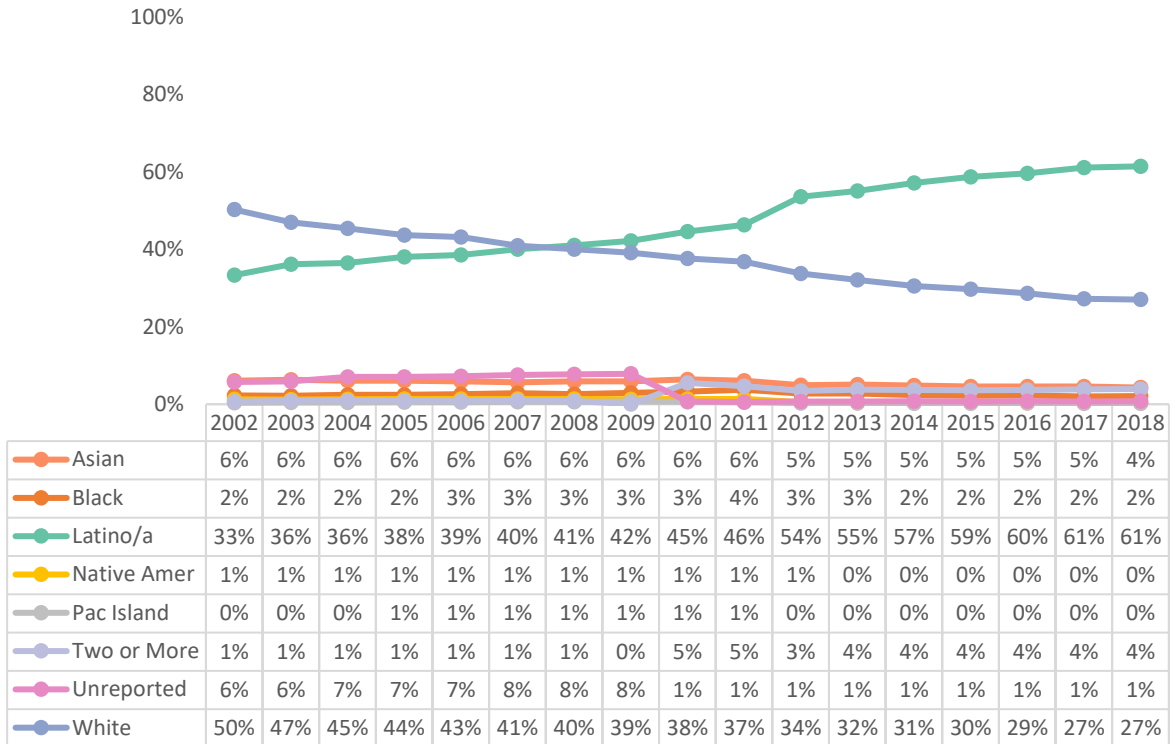

VC Student and Employee Demographics

At the request of President Hoffmans, IE compiled demographic data for VC students and employees between 2001 and 2018. Employee data was obtained from the CCCC Datamart, and represents a snapshot taken on September 30 of each year. This data excludes provisional employees, employees on leave/sabbatical, and any employee with an assignment that began after September 30.

VC Student Demographics

Students - Ethnicity

Students - Gender

Students - Average Age

VC Employee Demographics

All Employees- Ethnicity

All Employees- Gender

All Employees- Average Age