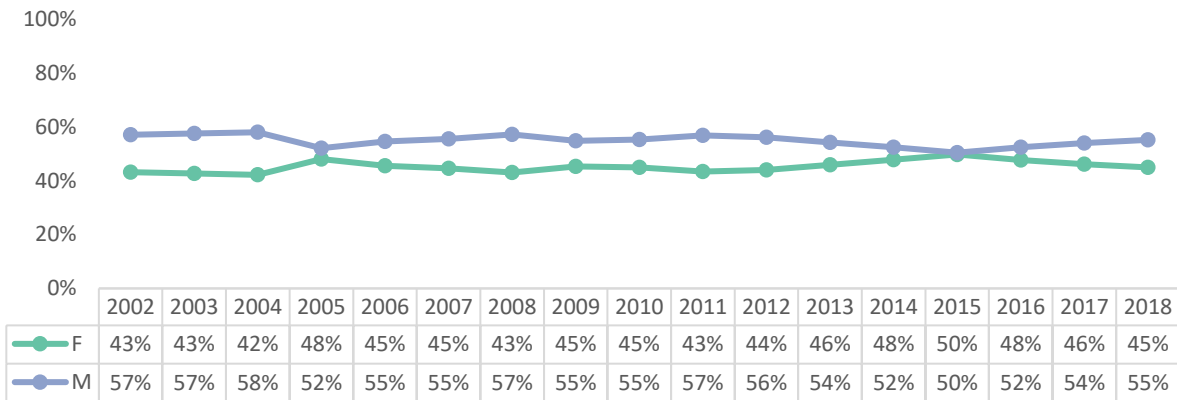

VC Student Demographics

Students - Ethnicity

Students - Gender

Students - Average Age

VC Employee Demographics

All Employees- Ethnicity

All Employees- Gender

All Employees- Average Age

Faculty Demographics

Faculty- Ethnicity

Faculty - Gender

Faculty- Average Age

Full-Time Instructional Faculty Demographics

Full-Time Instructional Faculty- Ethnicity

Full-Time Instructional Faculty- Gender

Full-Time Instructional Faculty- Average Age

Part-Time Instructional Faculty Demographics

Part-Time Instructional Faculty- Ethnicity

Part-Time Instructional Faculty- Gender

Part-Time Instructional Faculty- Average Age

Full-Time Non-Instructional Faculty Demographics