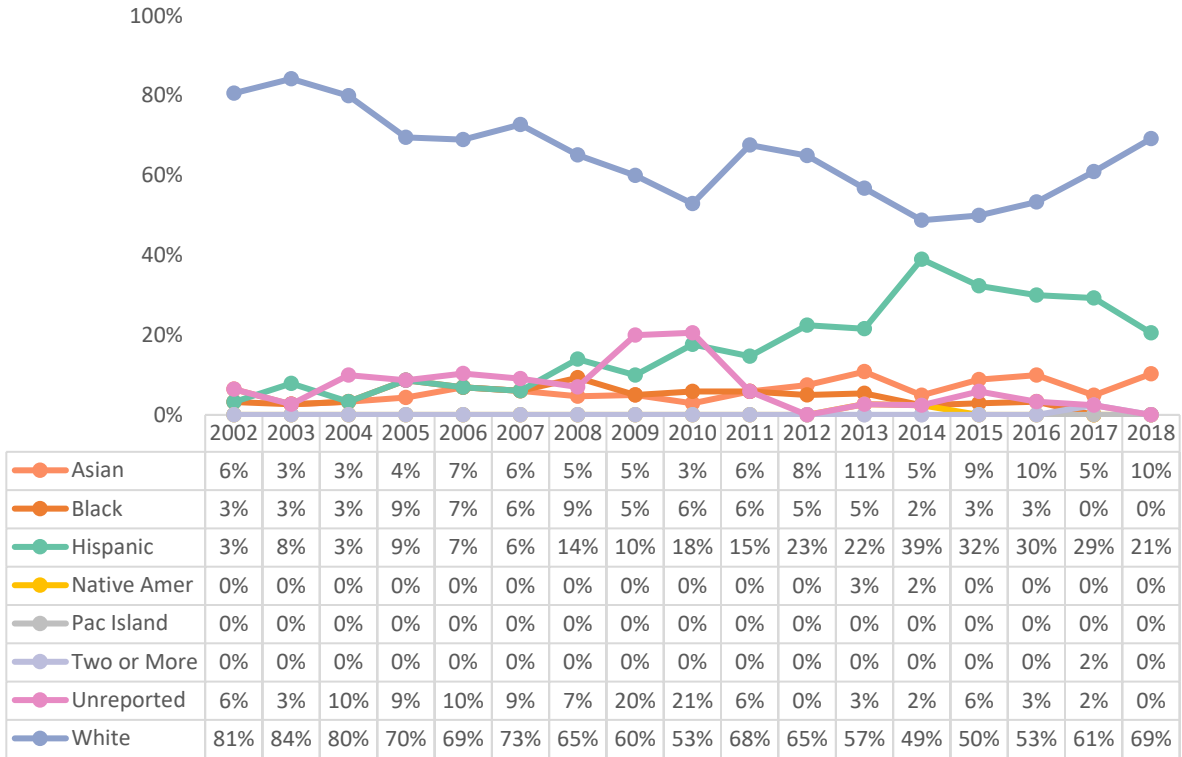

Part-Time Instructional Faculty Demographics

Part-Time Instructional Faculty- Ethnicity

Part-Time Instructional Faculty- Gender

Part-Time Instructional Faculty- Average Age

Full-Time Non-Instructional Faculty Demographics

Full-Time Non-Instructional Faculty- Ethnicity

Full-Time Non-Instructional Faculty- Gender

Full-Time Non-Instructional Faculty- Average Age

Part-Time Non-Instructional Faculty Demographics

Part-Time Non-Instructional Faculty- Ethnicity