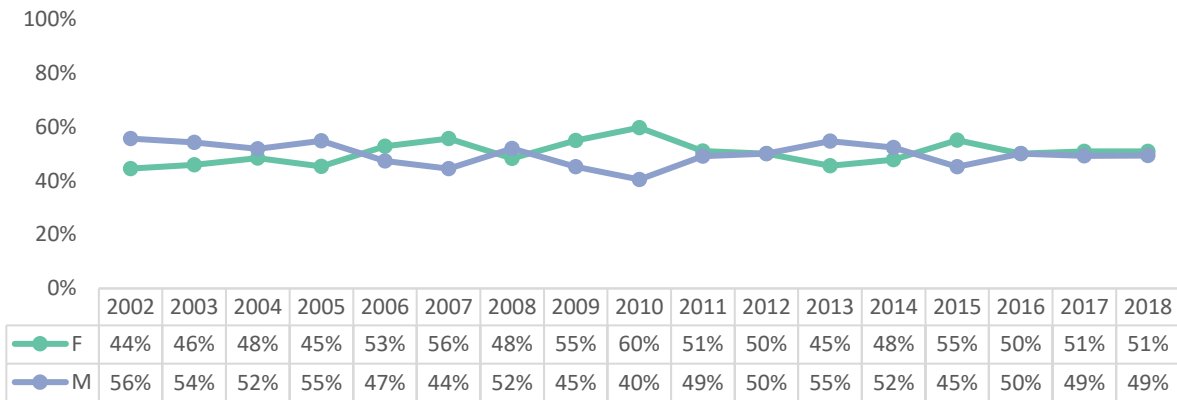

Full-Time Non-Instructional Faculty- Gender