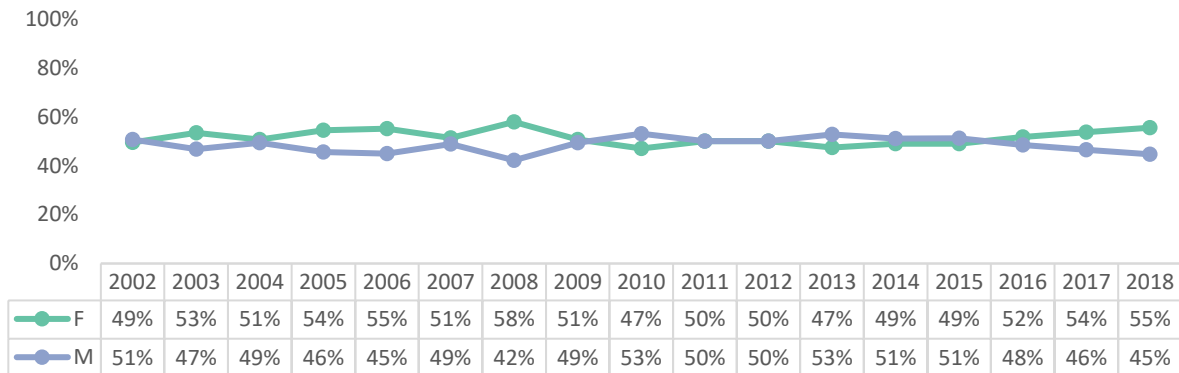

VC Student Demographics

Students - Ethnicity

Students - Gender

Students - Average Age

VC Employee Demographics

All Employees- Ethnicity

All Employees- Gender

All Employees- Average Age

Faculty Demographics

Faculty- Ethnicity

Faculty - Gender

Faculty- Average Age

Full-Time Instructional Faculty Demographics

Full-Time Instructional Faculty- Ethnicity

Full-Time Instructional Faculty- Gender

Full-Time Instructional Faculty- Average Age

Part-Time Instructional Faculty Demographics

Part-Time Instructional Faculty- Ethnicity

Part-Time Instructional Faculty- Gender

Part-Time Instructional Faculty- Average Age

Full-Time Non-Instructional Faculty Demographics