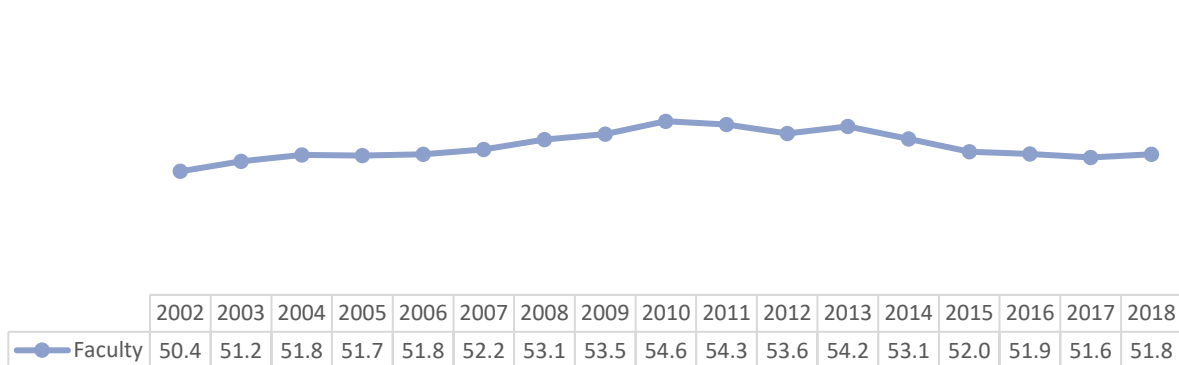

VC Student Demographics

Students - Ethnicity

Students - Gender

Students - Average Age

VC Employee Demographics

All Employees- Ethnicity

All Employees- Gender

All Employees- Average Age

Faculty Demographics

Faculty- Ethnicity

Faculty - Gender

Faculty- Average Age

Full-Time Instructional Faculty Demographics

Full-Time Instructional Faculty- Ethnicity

Full-Time Instructional Faculty- Gender

Full-Time Instructional Faculty- Average Age

Part-Time Instructional Faculty Demographics

Part-Time Instructional Faculty- Ethnicity

Part-Time Instructional Faculty- Gender

Part-Time Instructional Faculty- Average Age

Full-Time Non-Instructional Faculty Demographics