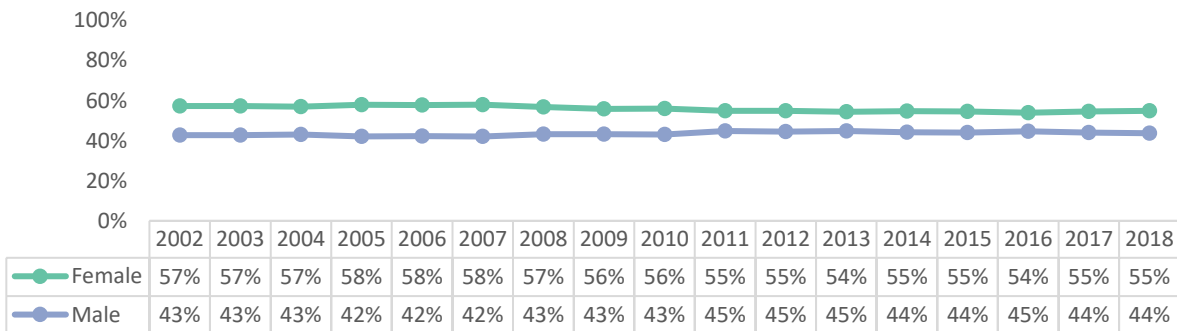

VC Student and Employee Demographics

At the request of President Hoffmans, IE compiled demographic data for VC students and employees between 2001 and 2018. Employee data was obtained from the CCCC Datamart, and represents a snapshot taken on September 30 of each year. This data excludes provisional employees, employees on leave/sabbatical, and any employee with an assignment that began after September 30.

VC Student Demographics

Students - Ethnicity

Students - Gender

Students - Average Age

VC Employee Demographics

All Employees- Ethnicity

All Employees- Gender

All Employees- Average Age