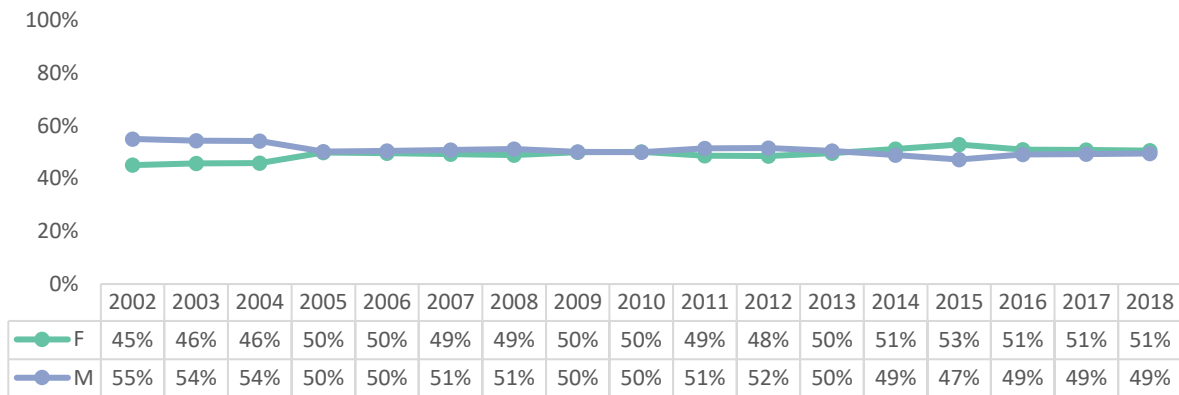

VC Student and Employee Demographics

At the request of President Hoffmans, IE compiled demographic data for VC students and employees between 2001 and 2018. Employee data was obtained from the CCCC Datamart, and represents a snapshot taken on September 30 of each year. This data excludes provisional employees, employees on leave/sabbatical, and any employee with an assignment that began after September 30.

VC Student Demographics

Students - Ethnicity

Students - Gender

Students - Average Age

VC Employee Demographics

All Employees- Ethnicity

All Employees- Gender

All Employees- Average Age

Faculty Demographics

Faculty- Ethnicity

Faculty - Gender

Faculty- Average Age

Full-Time Instructional Faculty Demographics

Full-Time Instructional Faculty- Ethnicity

Full-Time Instructional Faculty- Gender

Full-Time Instructional Faculty- Average Age