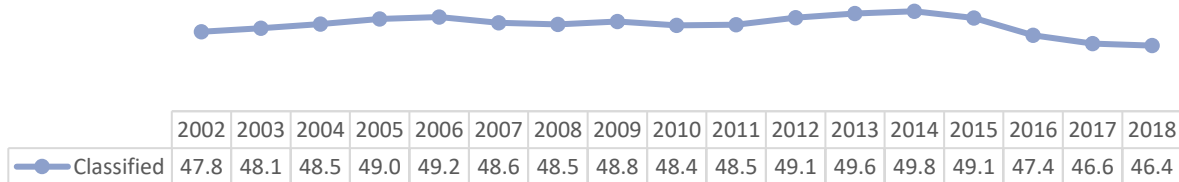

Full-Time Non-Instructional Faculty- Ethnicity

Full-Time Non-Instructional Faculty- Gender

Full-Time Non-Instructional Faculty- Average Age

Part-Time Non-Instructional Faculty Demographics

Part-Time Non-Instructional Faculty- Ethnicity

Part-Time Non-Instructional Faculty- Gender

Part-Time Non-Instructional Faculty- Average Age

Classified Staff

Classified Staff- Ethnicity

Classified Staff- Gender

Classified Staff- Average Age

Administrators

Administrators- Ethnicity

Administrators- Gender

Administrators- Average Age