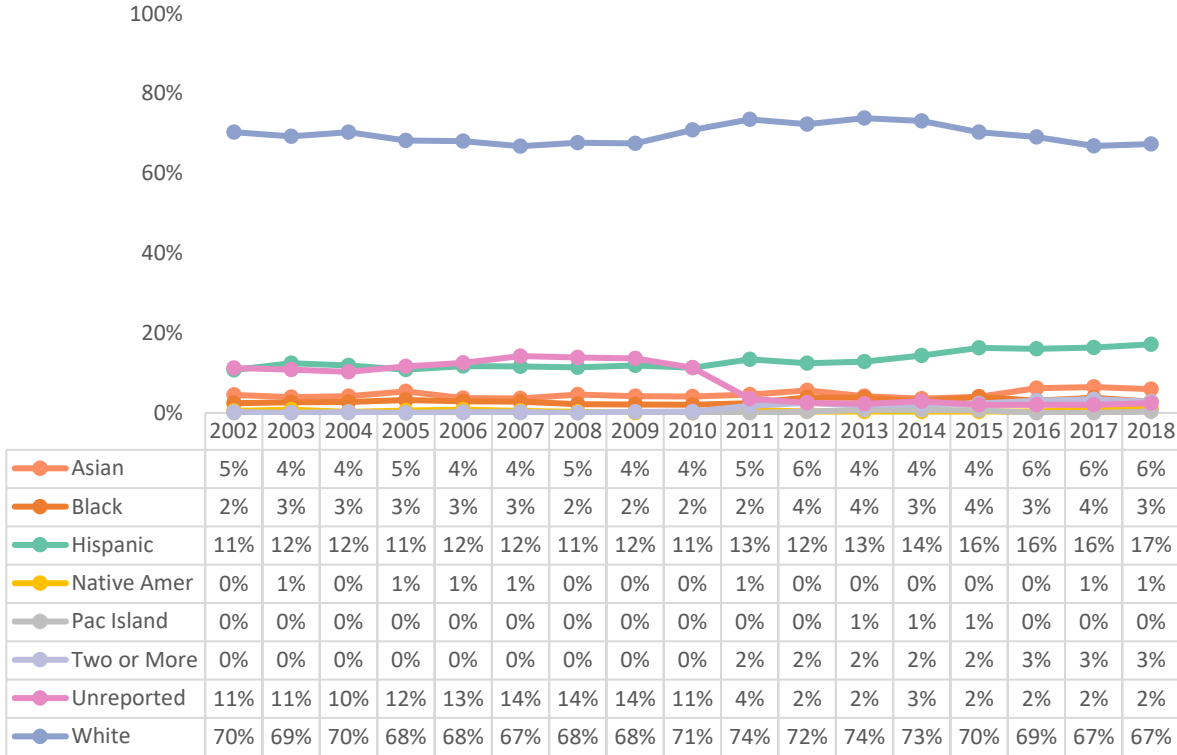

Part-Time Instructional Faculty Demographics

Part-Time Instructional Faculty- Ethnicity