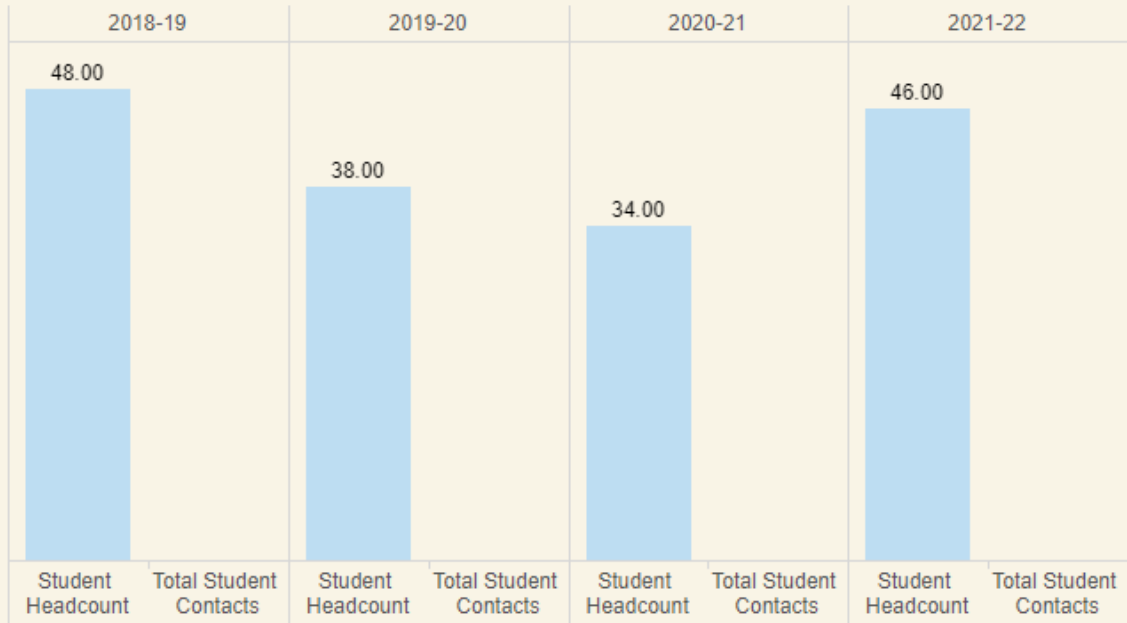

Student Service Usage

Program

International Students ...

Student Service Usage by Gender

Program

International Students Center

Year

2021-22

Student Service Usage by Ethnicity

Program

Year

SUO Assessment Results

Program

		1st Assessment			2nd Assessment		
		Assessed	Met Target	% Met Target	Assessed	Met Target	% Met Target
SUO-1	International students will be able to complete application process.	0	0		0	0	
SUO-2	International students will comply with the rules and regulations as F-1 student visa holders.	0	0		0	0	