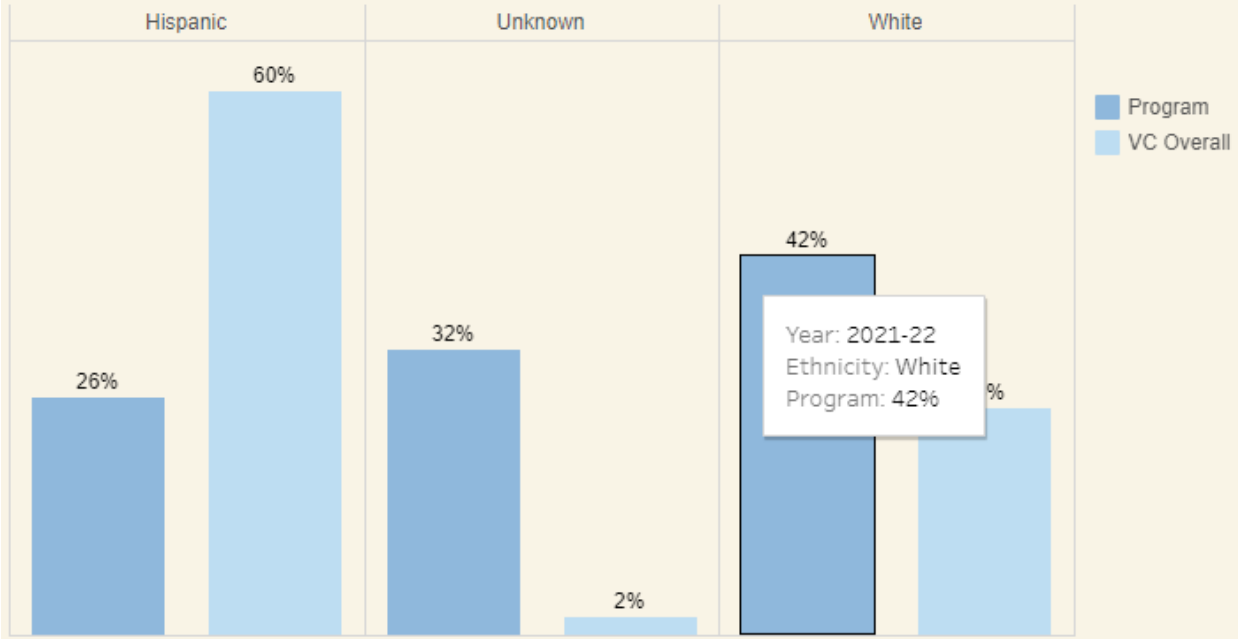

Student Service Usage

Program

International Students ...

Student Service Usage by Gender

Program

International Students Center

Year

2021-22

Student Service Usage by Ethnicity

Program

Year

SUO Assessment Results

Program

		1st Assessment			2nd Assessment		
		Assessed	Met Target	% Met Target	Assessed	Met Target	% Met Target
SUO-1	International students will be able to complete application process.	0	0		0	0	
SUO-2	International students will comply with the rules and regulations as F-1 student visa holders.	0	0		0	0	