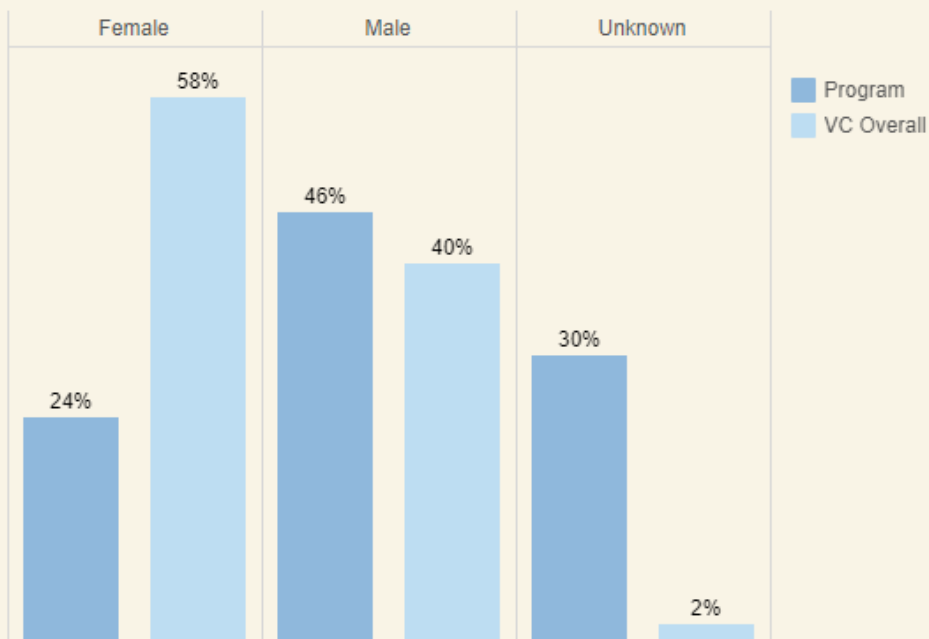

Student Service Usage

Program

International Students ...

Student Service Usage by Gender

Program

International Students Center

Year

2021-22

Student Service Usage by Ethnicity

Program

Year

SUO Assessment Results

Program

		1st Assessment			2nd Assessment		
		Assessed	Met Target	% Met Target	Assessed	Met Target	% Met Target
SUO-1	International students will be able to complete application process.	0	0		0	0	
SUO-2	International students will comply with the rules and regulations as F-1 student visa holders.	0	0		0	0	