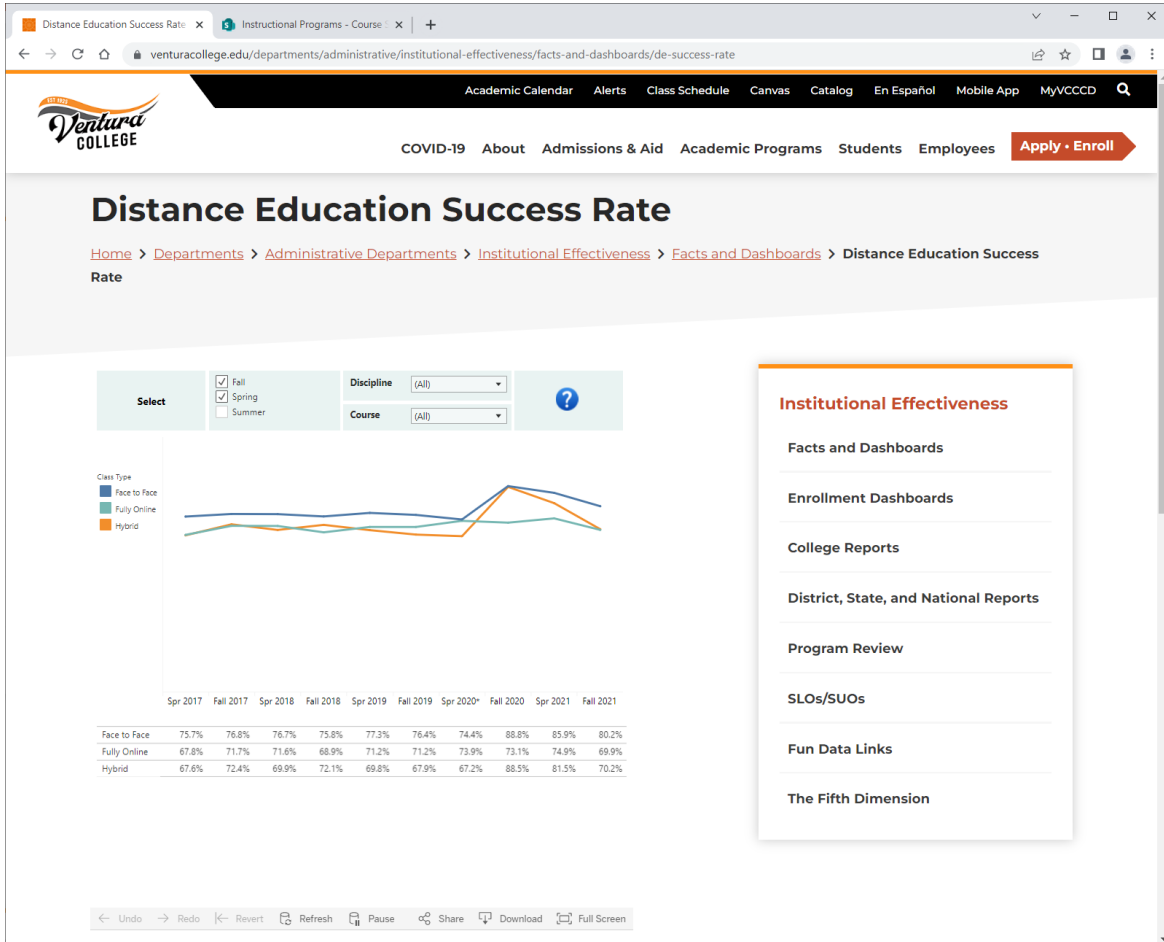

Screenshot of DE Success Rate Dashboards

URL: <https://www.venturacollege.edu/departments/administrative/institutional-effectiveness/facts-and-dashboards/de-success-rate>

URL: <https://www.venturacollege.edu/departments/administrative/institutional-effectiveness/facts-and-dashboards/de-demographics>