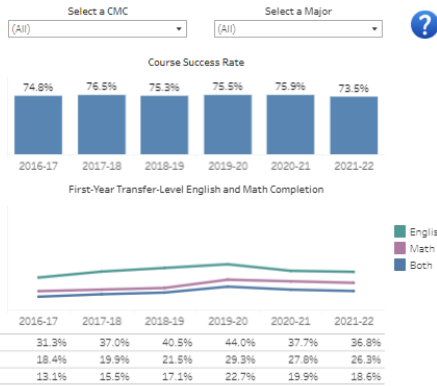

Guided Pathways Dashboard - Success Metrics

[Home](#) > Guided Pathways Dashboard - Success Metrics

Student Success by CMC and Major

Institutional Effectiveness

Facts and Dashboards

Enrollment Dashboards

College Reports