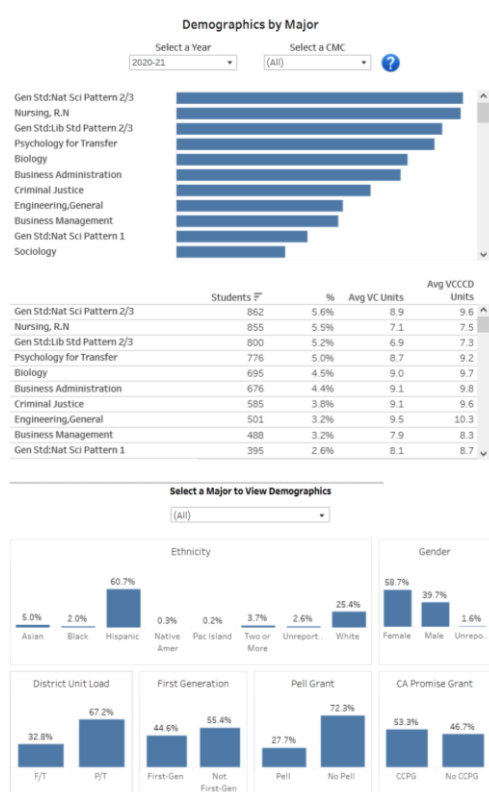

## Guided Pathways Dashboard 1 – Demographics by Career and Major Community

URL: <https://www.venturacollege.edu/guided-pathways-dashboard-cmc-demographics>

## Guided Pathways Dashboard 2 – Demographics by Major

URL: <https://www.venturacollege.edu/guided-pathways-dashboard-major-demographics>