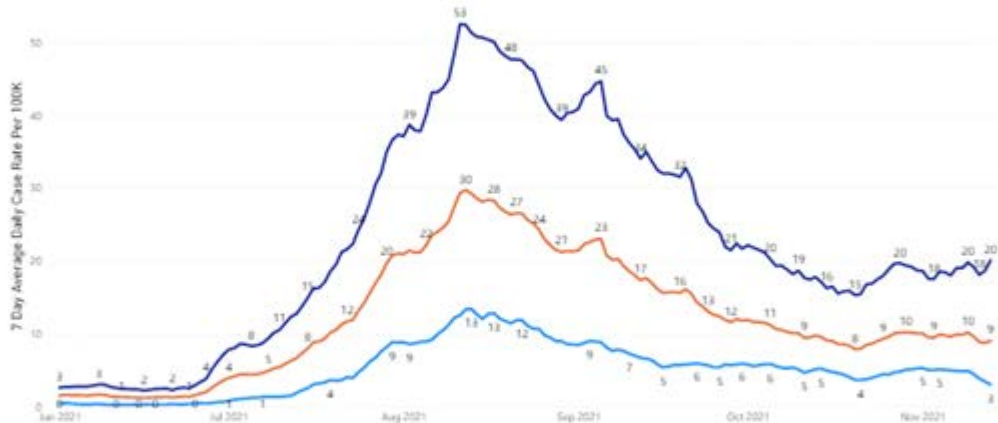

Click to Go Back

COVID-19 Case Rates in Ventura County Monday, November 22, 2021

VENTURA COUNTY
PUBLIC HEALTH

Case Rates Among Fully Vaccinated and Non-Vaccinated Populations*

● Fully Vaccinated ● Not Fully Vaccinated ● Total County Population