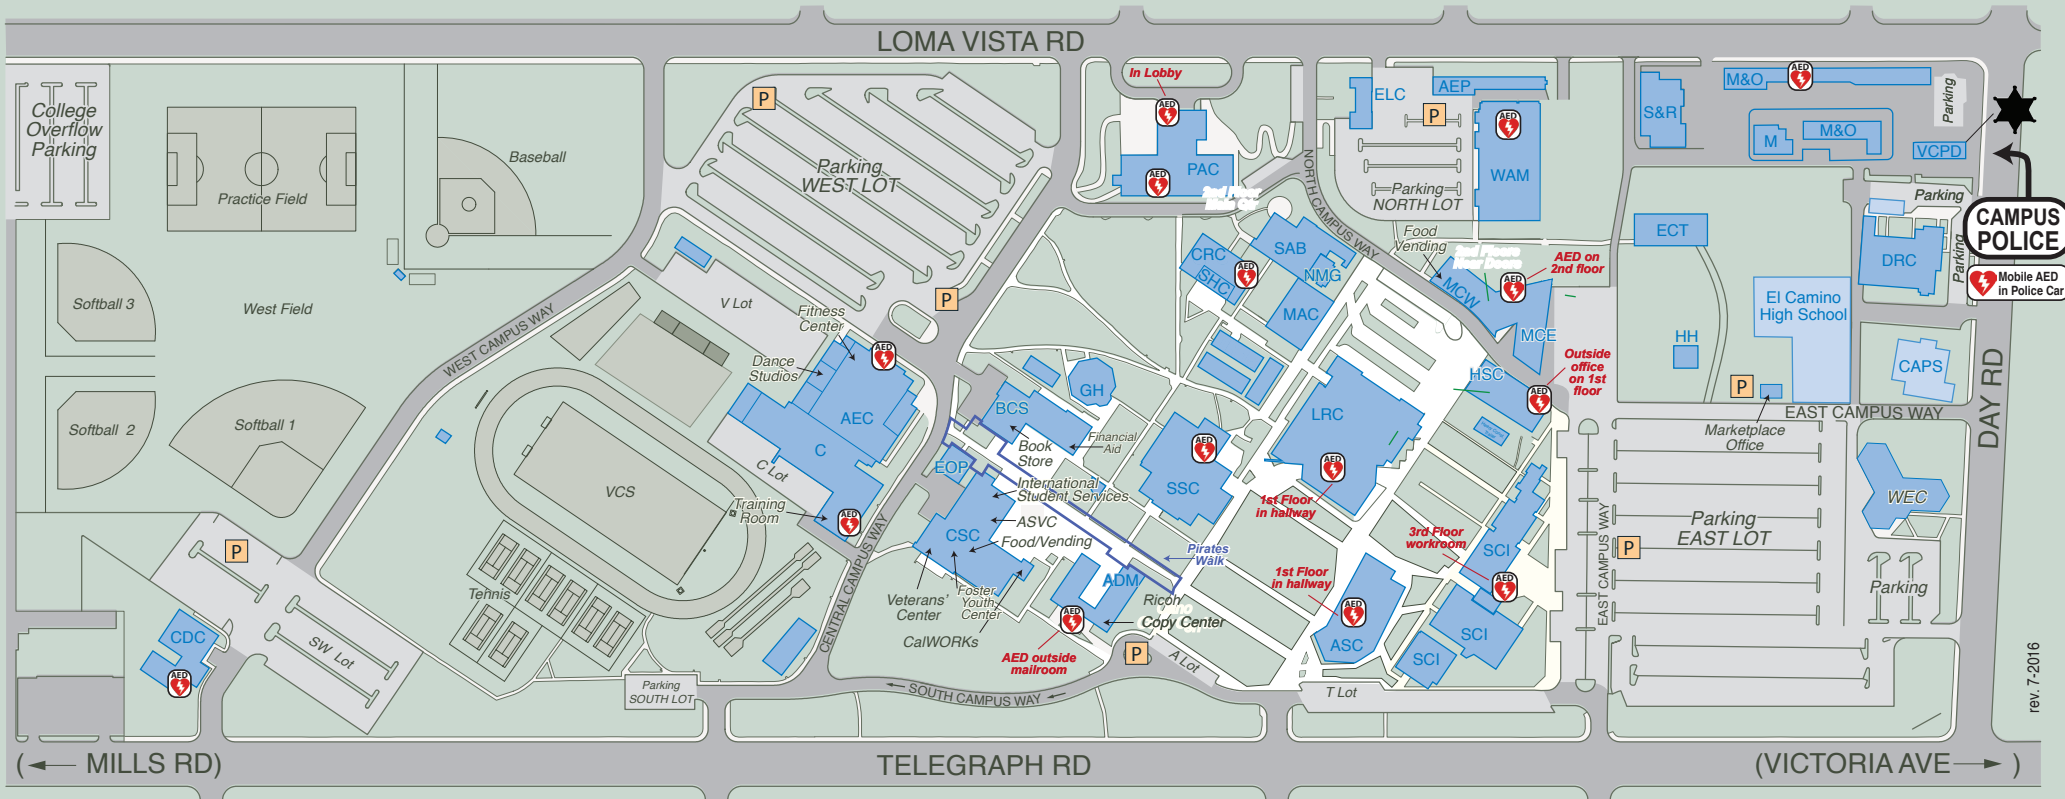

VENTURA COLLEGE CAMPUS

CAMPUS POLICE

Mobile AED in Police Car

rev. 7.2016

VENTURA COLLEGE BUILDING LEGEND

ADM ..... Administration (EAC, Ricoh Copy Center)	EOP ..... EOPS	SCI ..... Sciences & Mathematics
AEC ..... Athletic Event Center (Large Gym, Fitness Ctr)	GH ..... Guthrie Hall	SSC ..... Student Services Center (Admissions & Records, Assessment & Testing, Career & Transfer Ctr, Counseling, Registration, Student Business Office, Student Connect, Student Services Support Program)
AEP ..... Auto Education Program	HSC ..... Health Sciences Center (Nursing & EMT)	S&R ..... Shipping and Receiving - Warehouse
ASC ..... Applied Science Center (Wkfr&EconDev/Appied Sciences)	HH ..... Head House	TR 12-15 .. Trailer Classrooms (Between MAC & SSC Bldg.)
BCS ..... Bookstore & Campus Services (Financial Aid, FYE)	LRC ..... Library & Learning Resource Center (Assistive Tech Training Ctr, Tutoring)	TR 16 ..... Nursing Skills Lab (Between MAC & SSC Bldg.)
C ..... Kinesiology (Small Gym)	MAC ..... Media Arts Center	VCS ..... Ventura College Sportsplex
CDC ..... Orfalea Child Development Center at Ventura College	M & M&O .. Maintenance & Operations	VCPD ..... Ventura College Campus Police (Lost & Found)
CRC ..... Creative Resources Center (Student Health Ctr)	MCE ..... Multidisciplinary Center East (Workforce & Econ Dev, Vending)	WAM ..... Welding/Auto/Manufacturing
CSC ..... Campus Student Center (Student Activities, Intl Students Svcs, CalWORKs, Vending, Veterans Res.Ctr, Foster Youth Center)	MCW ..... Multidisciplinary Center West	WEC ..... Wright Event Center
DRC ..... Day Road Center - 71 Day Road (Foundation, College Svcs, District Econ. Dev., Police)	NMG ..... New Media Gallery	
ECT ..... Environmental/Construction Technology	PAC ..... Performing Arts Center	
ELC ..... English Learning Center (ESL/EngM)	SAB ..... Studio Arts Building