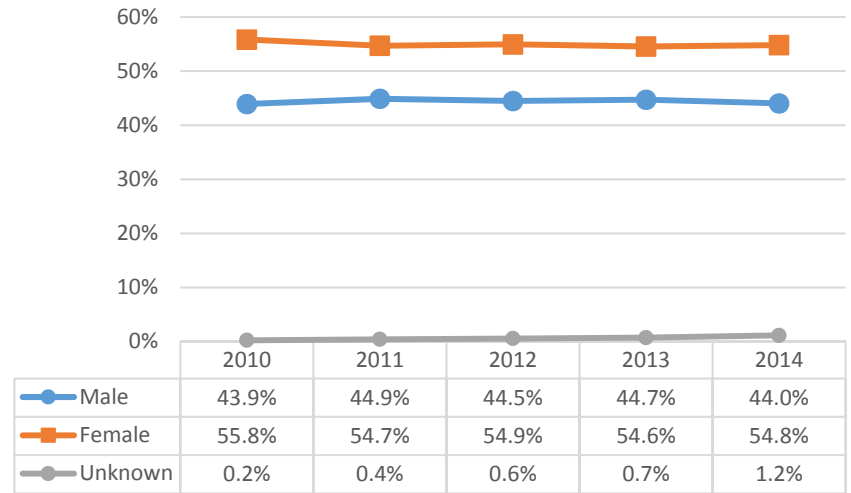

Student Gender - Ventura College