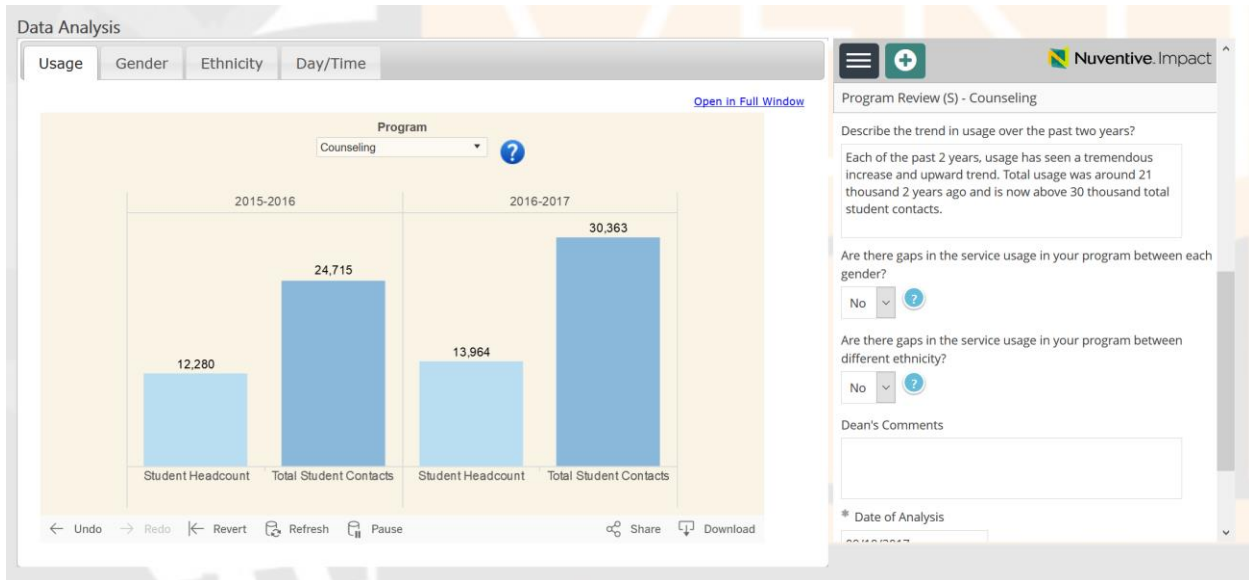

Student Service Program Review – Service Usage Module Screenshot

Student Service Program Review – Six-Factor Student Survey Module Screenshot