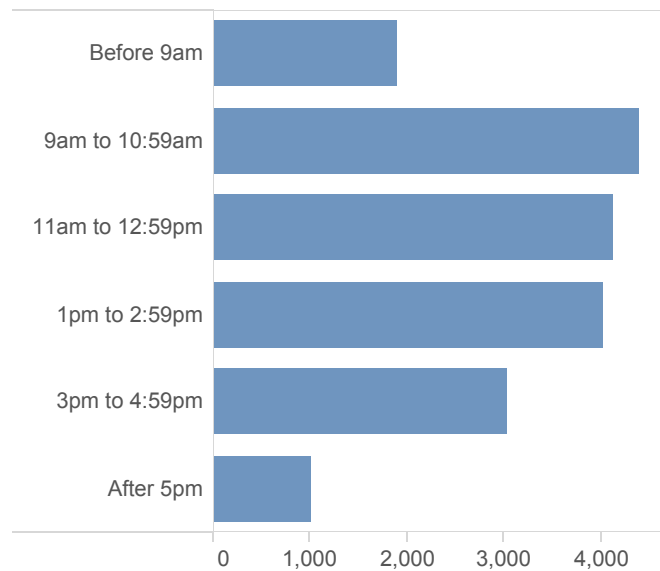

2016 Student Services Program Review Dashboard

Service Usage and Student Demographics

Service Usage Student Demographics

Select a Student Service
Counseling

Hover your mouse over any part of a graph to view detail.

Total Student Contacts Unique Students

2016 Student Services Program Review Dashboard

Service Usage and Student Demographics

Service Usage

Student Demographics

Select a Student Service
Counseling

Hover your mouse over any part of a graph to view detail.