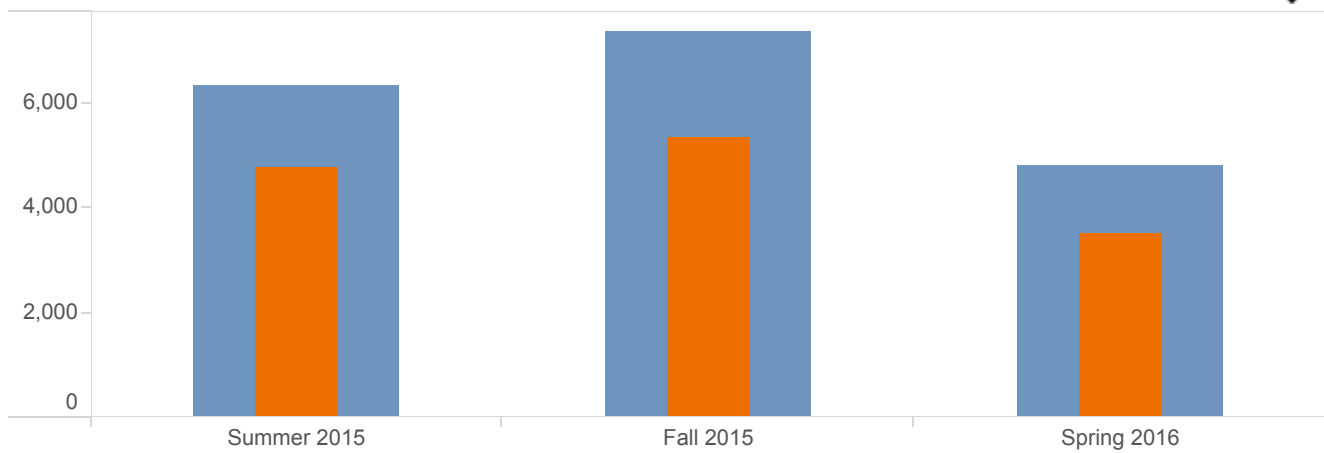

2016 Student Services Program Review Dashboard

Service Usage and Student Demographics

Service Usage Student Demographics

Select a Student Service
Counseling

Hover your mouse over any part of a graph to view detail.

Total Student Contacts Unique Students

2016 Student Services Program Review Dashboard

Service Usage and Student Demographics

Service Usage

Student Demographics

Select a Student Service
Counseling

Hover your mouse over any part of a graph to view detail.