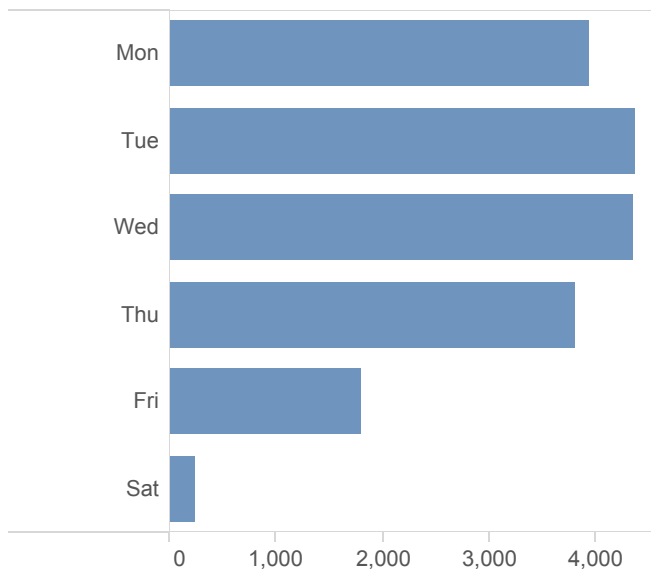

2016 Student Services Program Review Dashboard

Service Usage and Student Demographics

Service Usage Student Demographics

Select a Student Service
Counseling

Hover your mouse over any part of a graph to view detail.

Total Student Contacts Unique Students

2016 Student Services Program Review Dashboard

Service Usage and Student Demographics

Service Usage

Student Demographics

Select a Student Service
Counseling

Hover your mouse over any part of a graph to view detail.