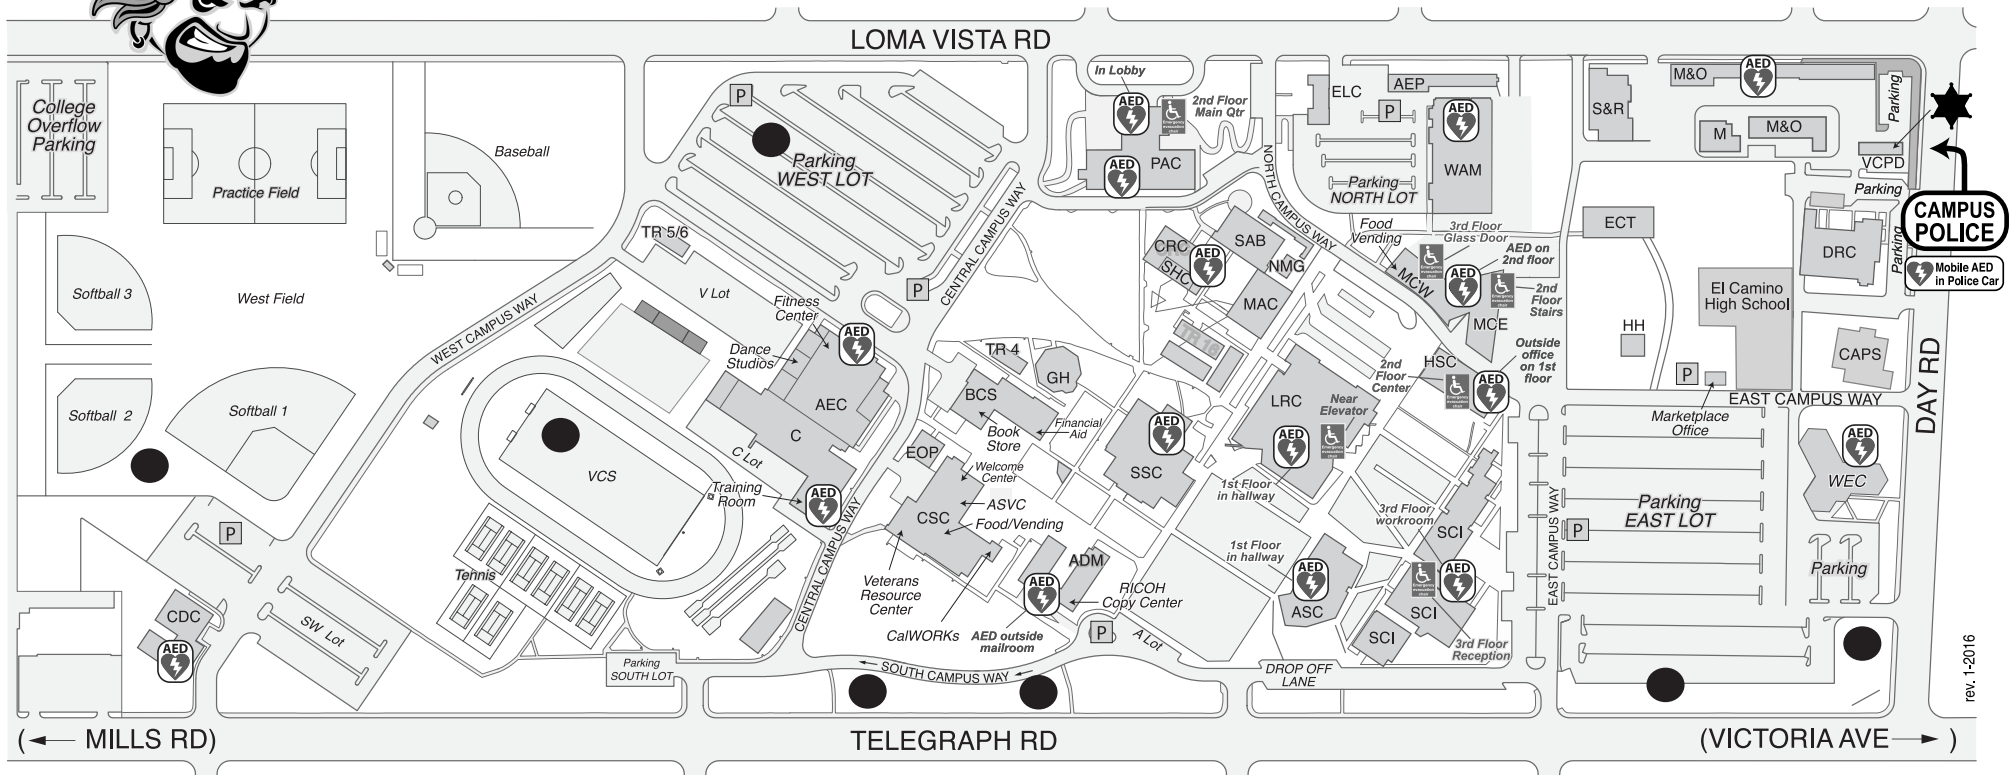

VENTURA COLLEGE CAMPUS

rev. 1-2016

VENTURA COLLEGE BUILDING LEGEND

- ADM ..... Administration (EAC, RICOH Copy Center)
- AEC .....Athletic Event Center (Large Gym, Fitness Ctr)
- AEP .....Auto Education Program
- ASC .....Applied Science Center
- BCS .....Bookstore & Campus Services (Financial Aid)
- C .....Kinesiology (Small Gym)
- CDC .....Orfalea Child Development Center at Ventura College
- CRC .....Creative Resources Center (Student Health Ctr)
- CSC .....Campus Student Center (Student Activities, Welcome Ctr, CalWORKs, Vending, Veterans Resource Center)
- DRC .....Day Road Center - 71 Day Road (Foundation, District Econ. Dev., Police)
- ECT .....Environmental/Construction Technology
- ELC .....English Learning Center (ESL/EngM)
- EOP .....EOPS

- GH .....Guthrie Hall
- HSC .....Health Sciences Center
- HH .....Head House
- LRC .....Library & Learning Resource Center (Assistive Tech Training Ctr, Tutoring)
- M .....Ceramics & Sculpture
- MAC .....Media Arts Center
- M&O .....Maintenance & Operations
- MCE .....Multidisciplinary Center East
- MCW .....Multidisciplinary Center West (Career & Tech Ed., Vending)
- NMG .....New Media Gallery
- PAC .....Performing Arts Center
- SAB .....Studio Arts Building
- SCI .....Sciences & Mathematics

- SSC .....Student Services Center (Admissions & Records, Assessment, Career Ctr, Counseling, Registration, Student Business Office, Transfer Ctr)
- S&R .....Shipping and Receiving/Warehouse
- TR 4 .....Classroom
- TR 12-15... Trailer Classrooms (Between MAC & SSC Bldg.)
- TR 16 .....Nursing Skills Lab (Between MAC & SSC Bldg.)
- VCS .....Ventura College Sportsplex
- VCPD .....Ventura College Campus Police (Lost & Found)
- WAM .....Welding/Auto/Manufacturing
- WEC .....Wright Event Center

Assembly Evacuation Area

Emergency Evacuation Chair

Automatic External Defibrillator Units