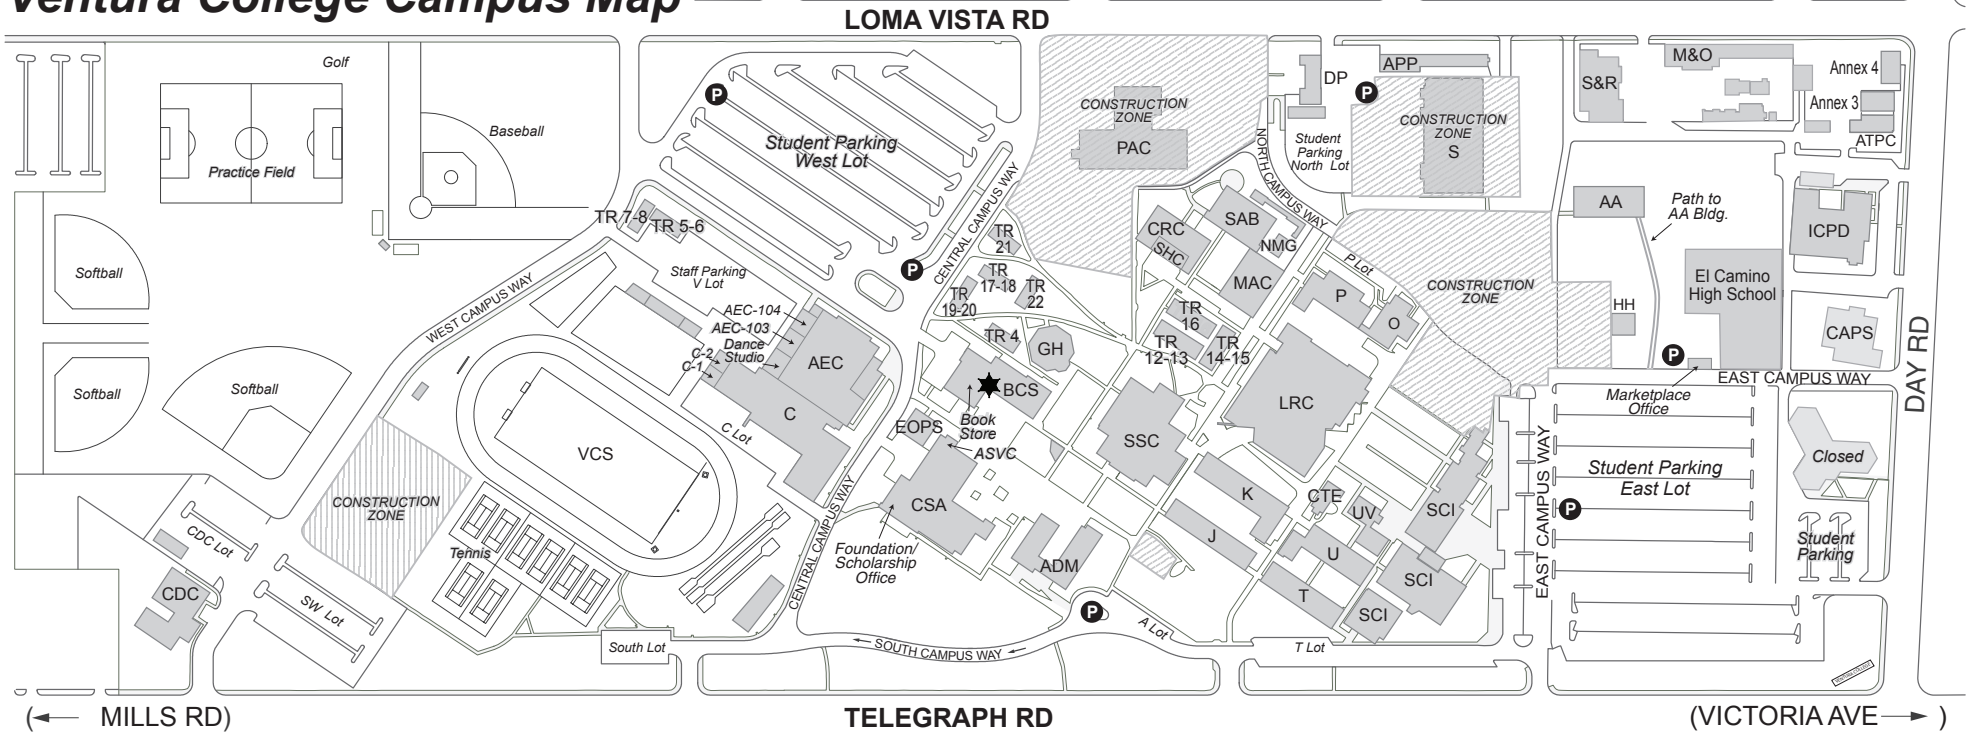

Ventura College Campus Map

Building Legend

BLDG	DEPARTMENT	BLDG	DEPARTMENT
AA	Agriculture/Construction Technology	O	Nursing
ADM	Administration	P	Paramedic/Home Economics
AEC	Athletic Event Center (Large Gym)	PAC	Performing Arts Complex (under construction)
Annex 3	Continuing Ed. Classrooms	S	Auto/Manufacturing/Welding (under construction)
Annex 4	Continuing Ed. Classrooms	SAB	Studio Arts Building
APP	Apprenticeship	SCI	Sciences & Mathematics
ATPC	Alternate Text Production Center	SHC	Student Health and Psychological Services (CRC Bldg.)
BCS	Bookstore & Campus Services	SSC	Student Services Center
C	Physical Education (Small Gym)	S&R	Shipping and Receiving
CDC	Child Development Center	T	Business/Computer Labs
CRC	Creative Resources Center	TR 4	Multimedia/Graphics
CSA	Campus Center (Cafeteria & Student Activities)	TR 5-8	Trailer Classrooms (Near Baseball Fields)
CTE	Business, Career and Technical Ed.	TR 12-15	Trailer Classrooms (Between MAC & SSC Bldg.)
DP	Business and ESL	TR 16	Nursing Skills Lab (Between MAC & SSC Bldg.)
EOPS	EOPS	TR 17-22	Performing Arts Trailers
GH	Guthrie Hall	U	Business
HH	Head House	UV	Lecture Halls
ICPD	Institute for Community and Professional Development	VCS	Ventura College Sportsplex
J	Classrooms		
K	Classrooms		
LRC	Library & Learning Resource Center		
MAC	Media Arts Center		
M&O	Maintenance & Operations		
NMG	New Media Gallery		