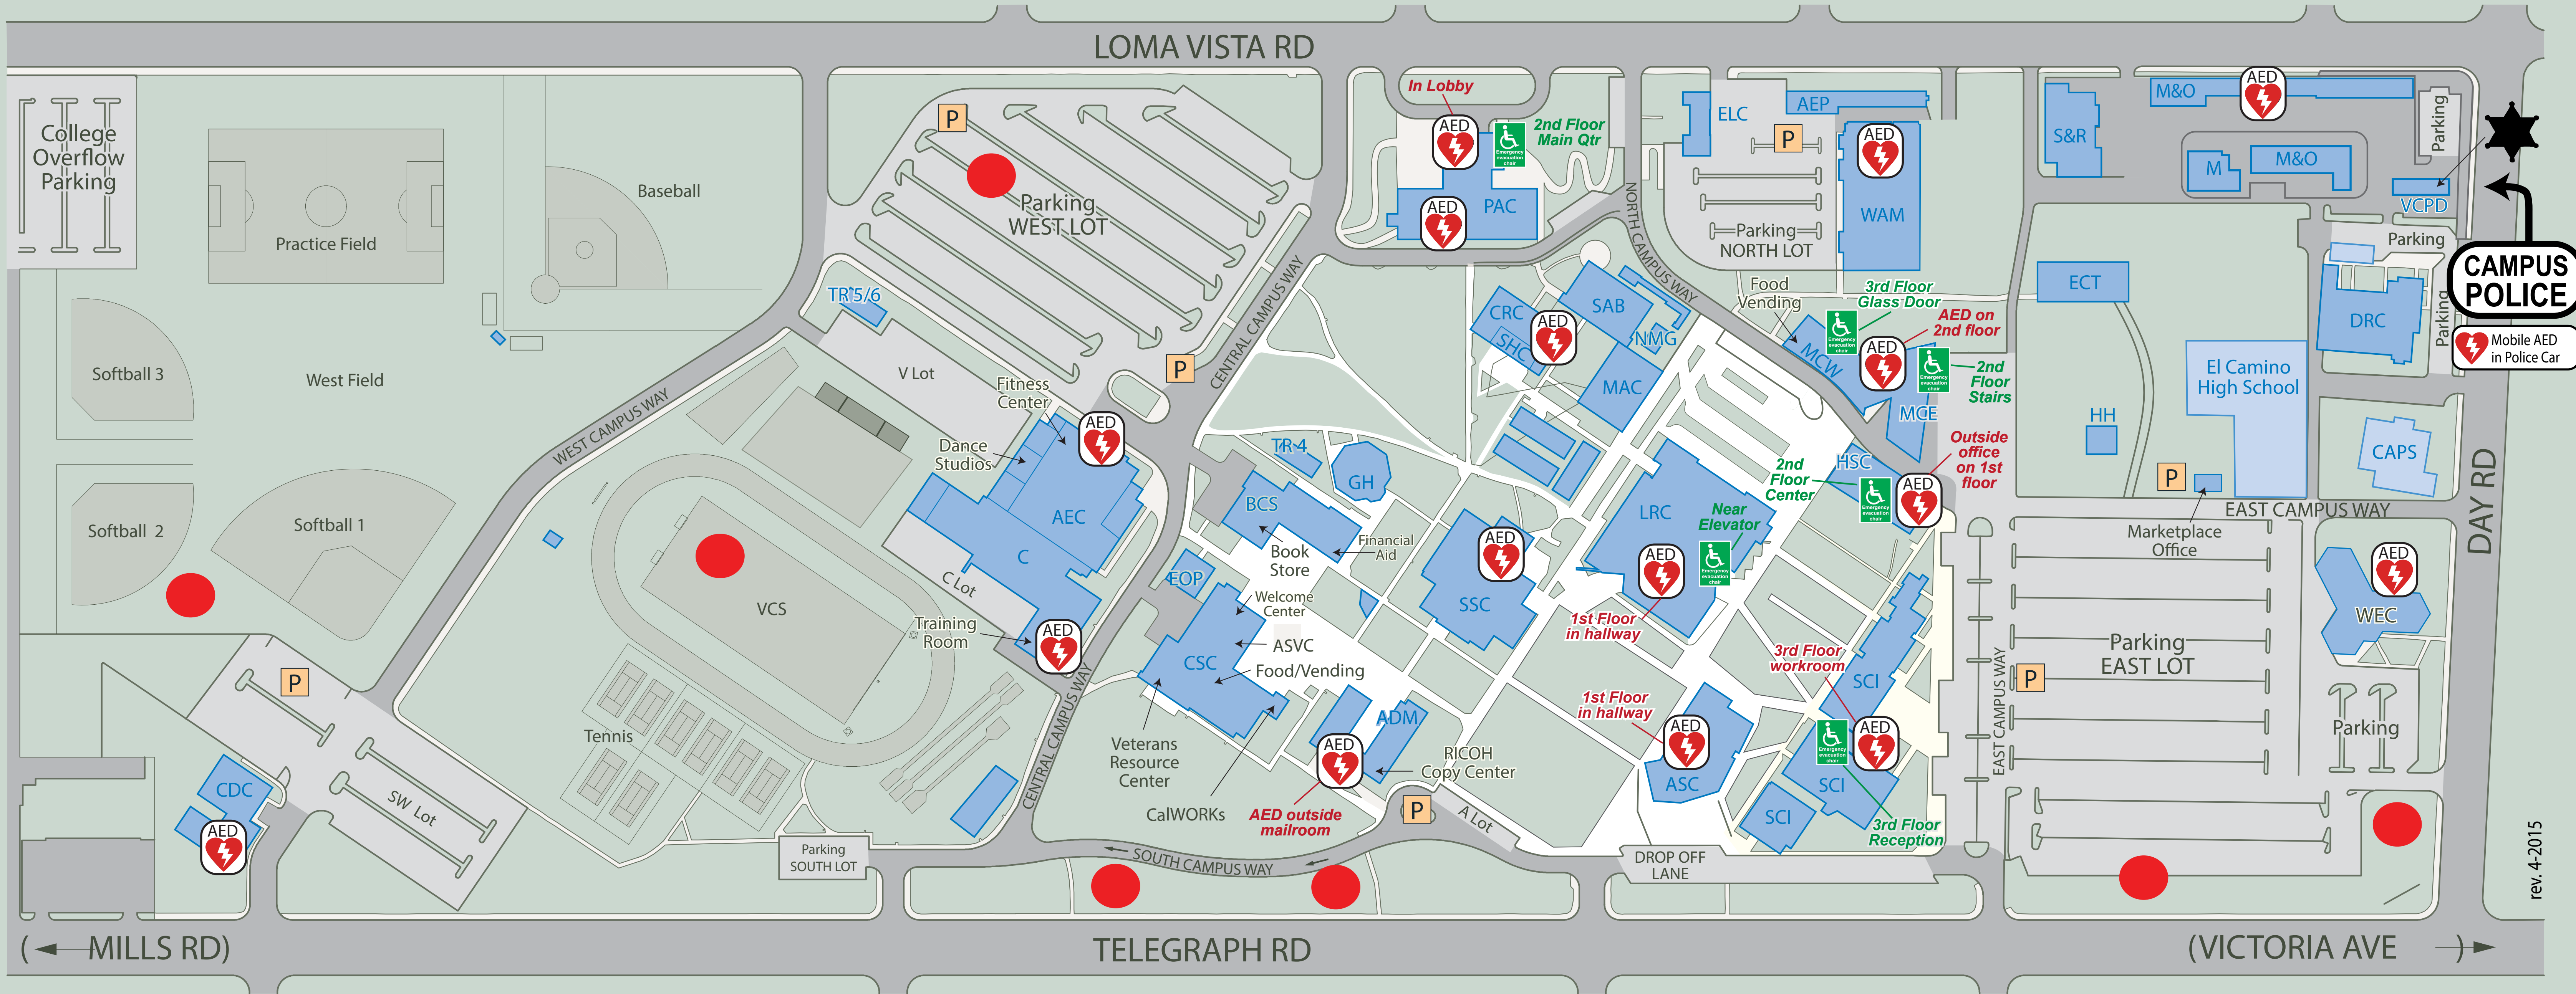

VENTURA COLLEGE CAMPUS

rev. 4-2015

VENTURA COLLEGE BUILDING LEGEND

- | | | |
|---|---|---|
| ADM..... Administration (EAC, RICOH Copy Center) | ELC English Learning Center (ESL/EngM) | PAC Performing Arts Center |
| AEC Athletic Event Center (Large Gym, Fitness Ctr) | EOP..... EOPS | SAB Studio Arts Building |
| AEP Auto Education Program | GH Guthrie Hall | SCI Sciences & Mathematics |
| ASC Applied Science Center | HSC..... Health Sciences Center | SSC Student Services Center
(Admissions & Records, Assessment, Career Ctr,
Counseling, Registration, Student Business Office, Transfer Ctr) |
| BCS Bookstore & Campus Services (Financial Aid) | HH Head House | S&R Shipping and Receiving /Warehouse |
| C Kinesiology (Small Gym) | LRC Library & Learning Resource Center
(Assistive Tech Training Ctr, Tutoring) | TR 4..... Classroom |
| CDC..... Orfaela Child Development Center at Ventura College | M Ceramics & Sculpture | TR 12-15 .. Trailer Classrooms (Between MAC & SSC Bldg.) |
| CRC..... Creative Resources Center (Student Health Ctr) | MAC Media Arts Center | TR 16..... Nursing Skills Lab (Between MAC & SSC Bldg.) |
| CSC..... Campus Student Center
(Student Activities, Welcome Ctr, CalWORKs,
Vending, Veterans Resource Center) | M&O Maintenance & Operations | VCS Ventura College Sportsplex |
| DRC..... Day Road Center - 71 Day Road
(Foundation, District Econ. Dev., Police) | MCE Multidisciplinary Center East | VCPD Ventura College Campus Police (Lost & Found) |
| ECT Environmental/Construction Technology | MCW..... Multidisciplinary Center West
(Career & Tech Ed., Vending) | WAM..... Welding/Auto/Manufacturing |
| | NMG New Media Gallery | WEC Wright Event Center |

 **Mobile AED in
POLICE CAR**
805-289-6486

-  Assembly Evacuation Area
-  Emergency Evacuation Chair
-  Automatic External Defibrillator Units