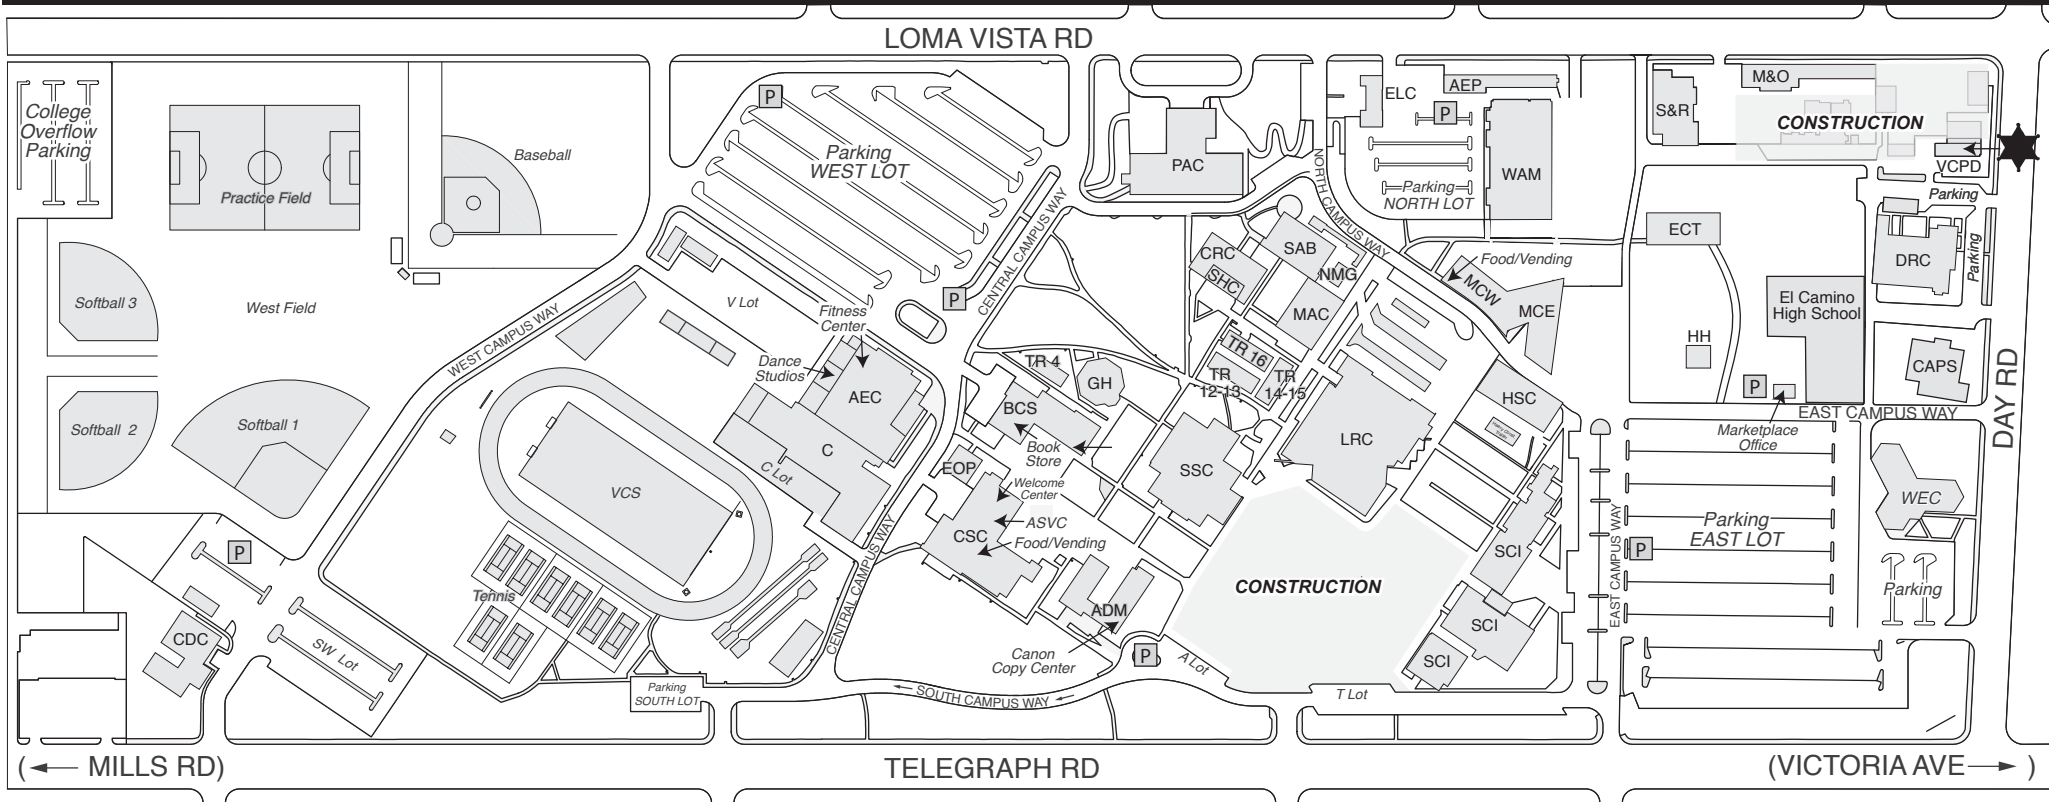

VENTURA COLLEGE

CAMPUS MAP & BUILDING LEGEND

ADM Administration (EAC, Canon Copy Center)
 AEC Athletic Event Center (Large Gym, Fitness Ctr)
 AEP Auto Education Program
 BCS Bookstore & Campus Services
 (Financial Aid/Int'l Students)
 C Kinesiology (Small Gym)
 CDC Orfalea Child Development Center at Ventura College
 CRC Creative Resources Center (Student Health Ctr)
 CSC Campus Student Center
 (Student Activities, Welcome Ctr, CalWORKs, Vending)
 DRC Day Road Center - 71 Day Road
 (Foundation, District Econ. Dev., Police)
 ECT Environmental/Construction Technology

ELC English Learning Center (ESL)
 EOP EOPS
 GH Guthrie Hall
 HSC Health Sciences Center
 HH Head House
 LRC Library & Learning Resource Center
 (Assistive Tech Training Ctr, Tutoring)
 MAC Media Arts Center
 M&O Maintenance & Operations
 MCE Multidisciplinary Center East
 MCW Multidisciplinary Center West
 (Career & Tech Ed., Vending)
 NMG New Media Gallery

PAC Performing Arts Center
 SAB Studio Arts Building
 SCI Sciences & Mathematics
 SSC Student Services Center (Admin & Records,
 Assessment, Career Center, Counseling,
 Registration, Transfer Center)
 S&R Shipping and Receiving
 TR 4 Multimedia
 TR 12-15 .. Trailer Classrooms (Between MAC & SSC Bldg.)
 TR 16 Nursing Skills Lab (Between MAC & SSC Bldg.)
 VCS Ventura College Sportsplex
 VCPD Ventura College Campus Police (Lost & Found)
 WAM Welding/Auto/Manufacturing
 WEC Wright Event Center