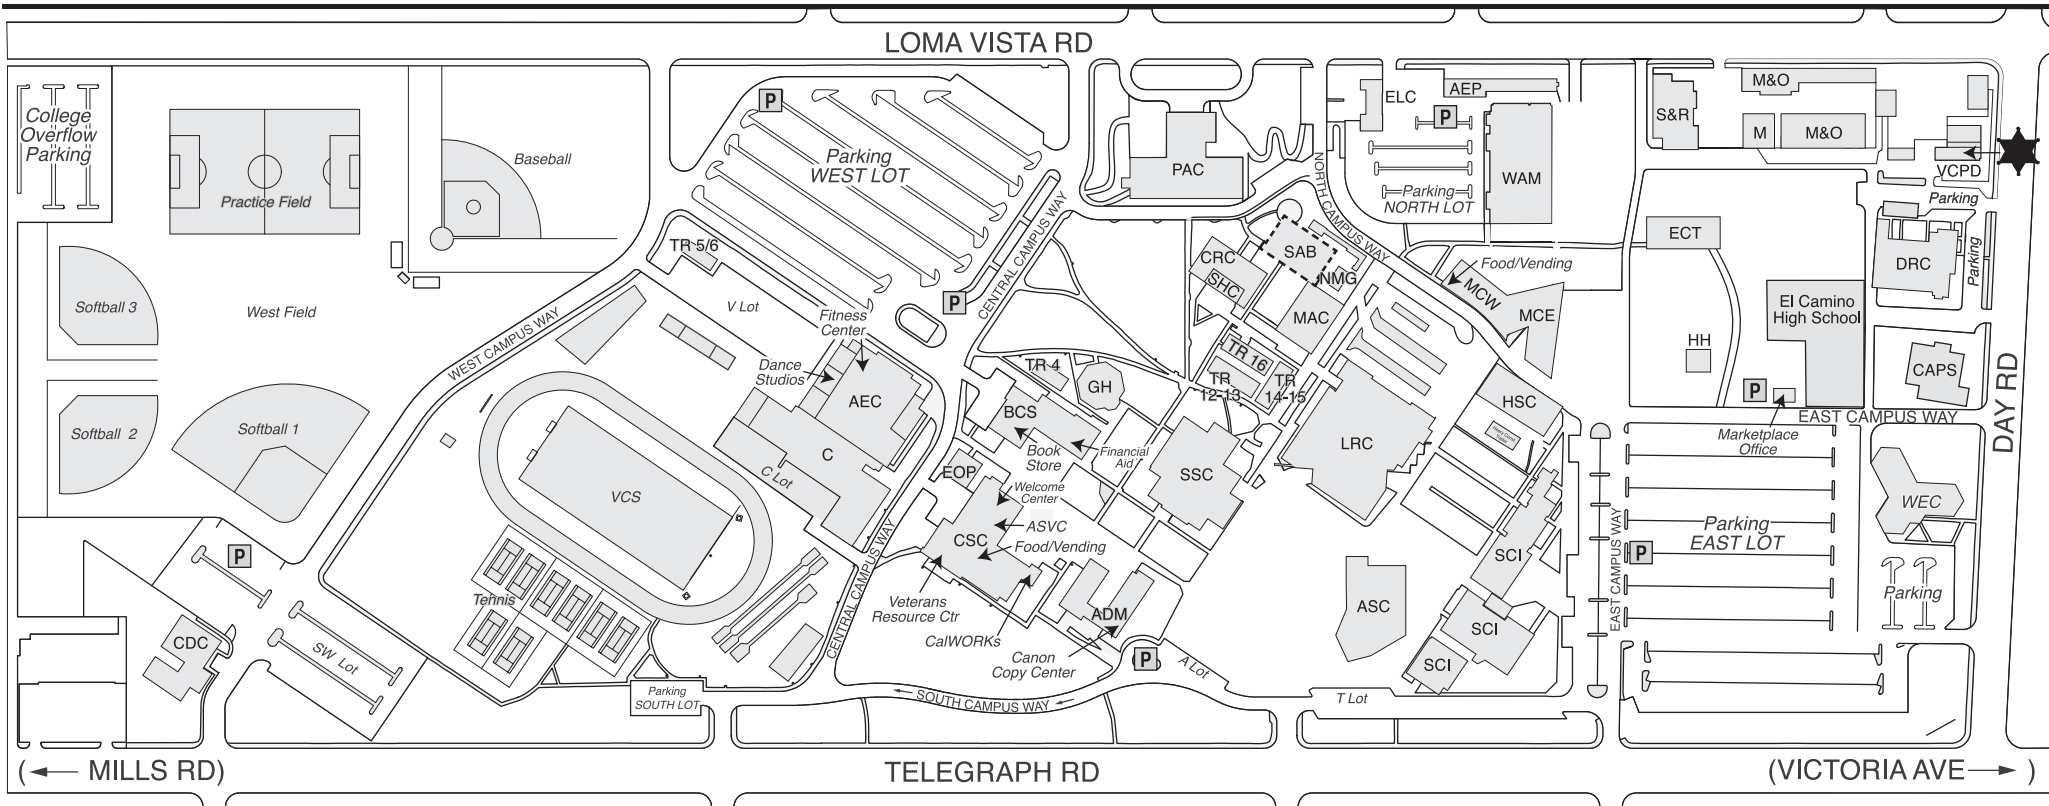

VENTURA COLLEGE

CAMPUS MAP & BUILDING LEGEND

ADM Administration (EAC, Canon Copy Center)
 AECAthletic Event Center (Large Gym, Fitness Ctr)
 AEPAuto Education Program
 ASCApplied Sciences Center
 BCSBookstore & Campus Services (Financial Aid/
 CKinesiology (Small Gym)
 CDC Orfeala Child Development Center at Ventura College
 CRCCreative Resources Center (Student Health Ctr)
 CSC Campus Student Center (Student Activities, Welcome Ctr,
 CalWORKs, Vending, Veterans Resource Center)
 DRCDay Road Center - 71 Day Road
 (Foundation, District Econ. Dev., Police)
 ECTEnvironmental/Construction Technology

ELCEnglish Learning Center (ESL)
 EOPEOPS
 GHGuthrie Hall
 HSCHealth Sciences Center
 HHHead House
 LRCLibrary & Learning Resource Center
 (Assistive Tech Training Ctr, Tutoring)
 MCeramics & Sculpture
 MACMedia Arts Center
 M&OMaintenance & Operations
 MCEMultidisciplinary Center East
 MCWMultidisciplinary Center West
 (Career & Tech Ed., Vending)

NMGNew Media Gallery
 PACPerforming Arts Center
 SABStudio Arts Building (*under construction*)
 SCISciences & Mathematics
 SSCStudent Services Center (Admissions & Records,
 Assessment, Student Business Office, Career Center,
 Counseling, Registration Office, Transfer Center)
 S&RShipping and Receiving/Warehouse
 TR 4Classroom
 TR 12-15 .. Trailer Classrooms (*Between MAC & SSC Bldg.*)
 TR 16Nursing Skills Lab (*Between MAC & SSC Bldg.*)
 VCSVentura College Sportsplex
 VCPD Ventura College Campus Police (Lost & Found)
 WAMWelding/Auto/Manufacturing